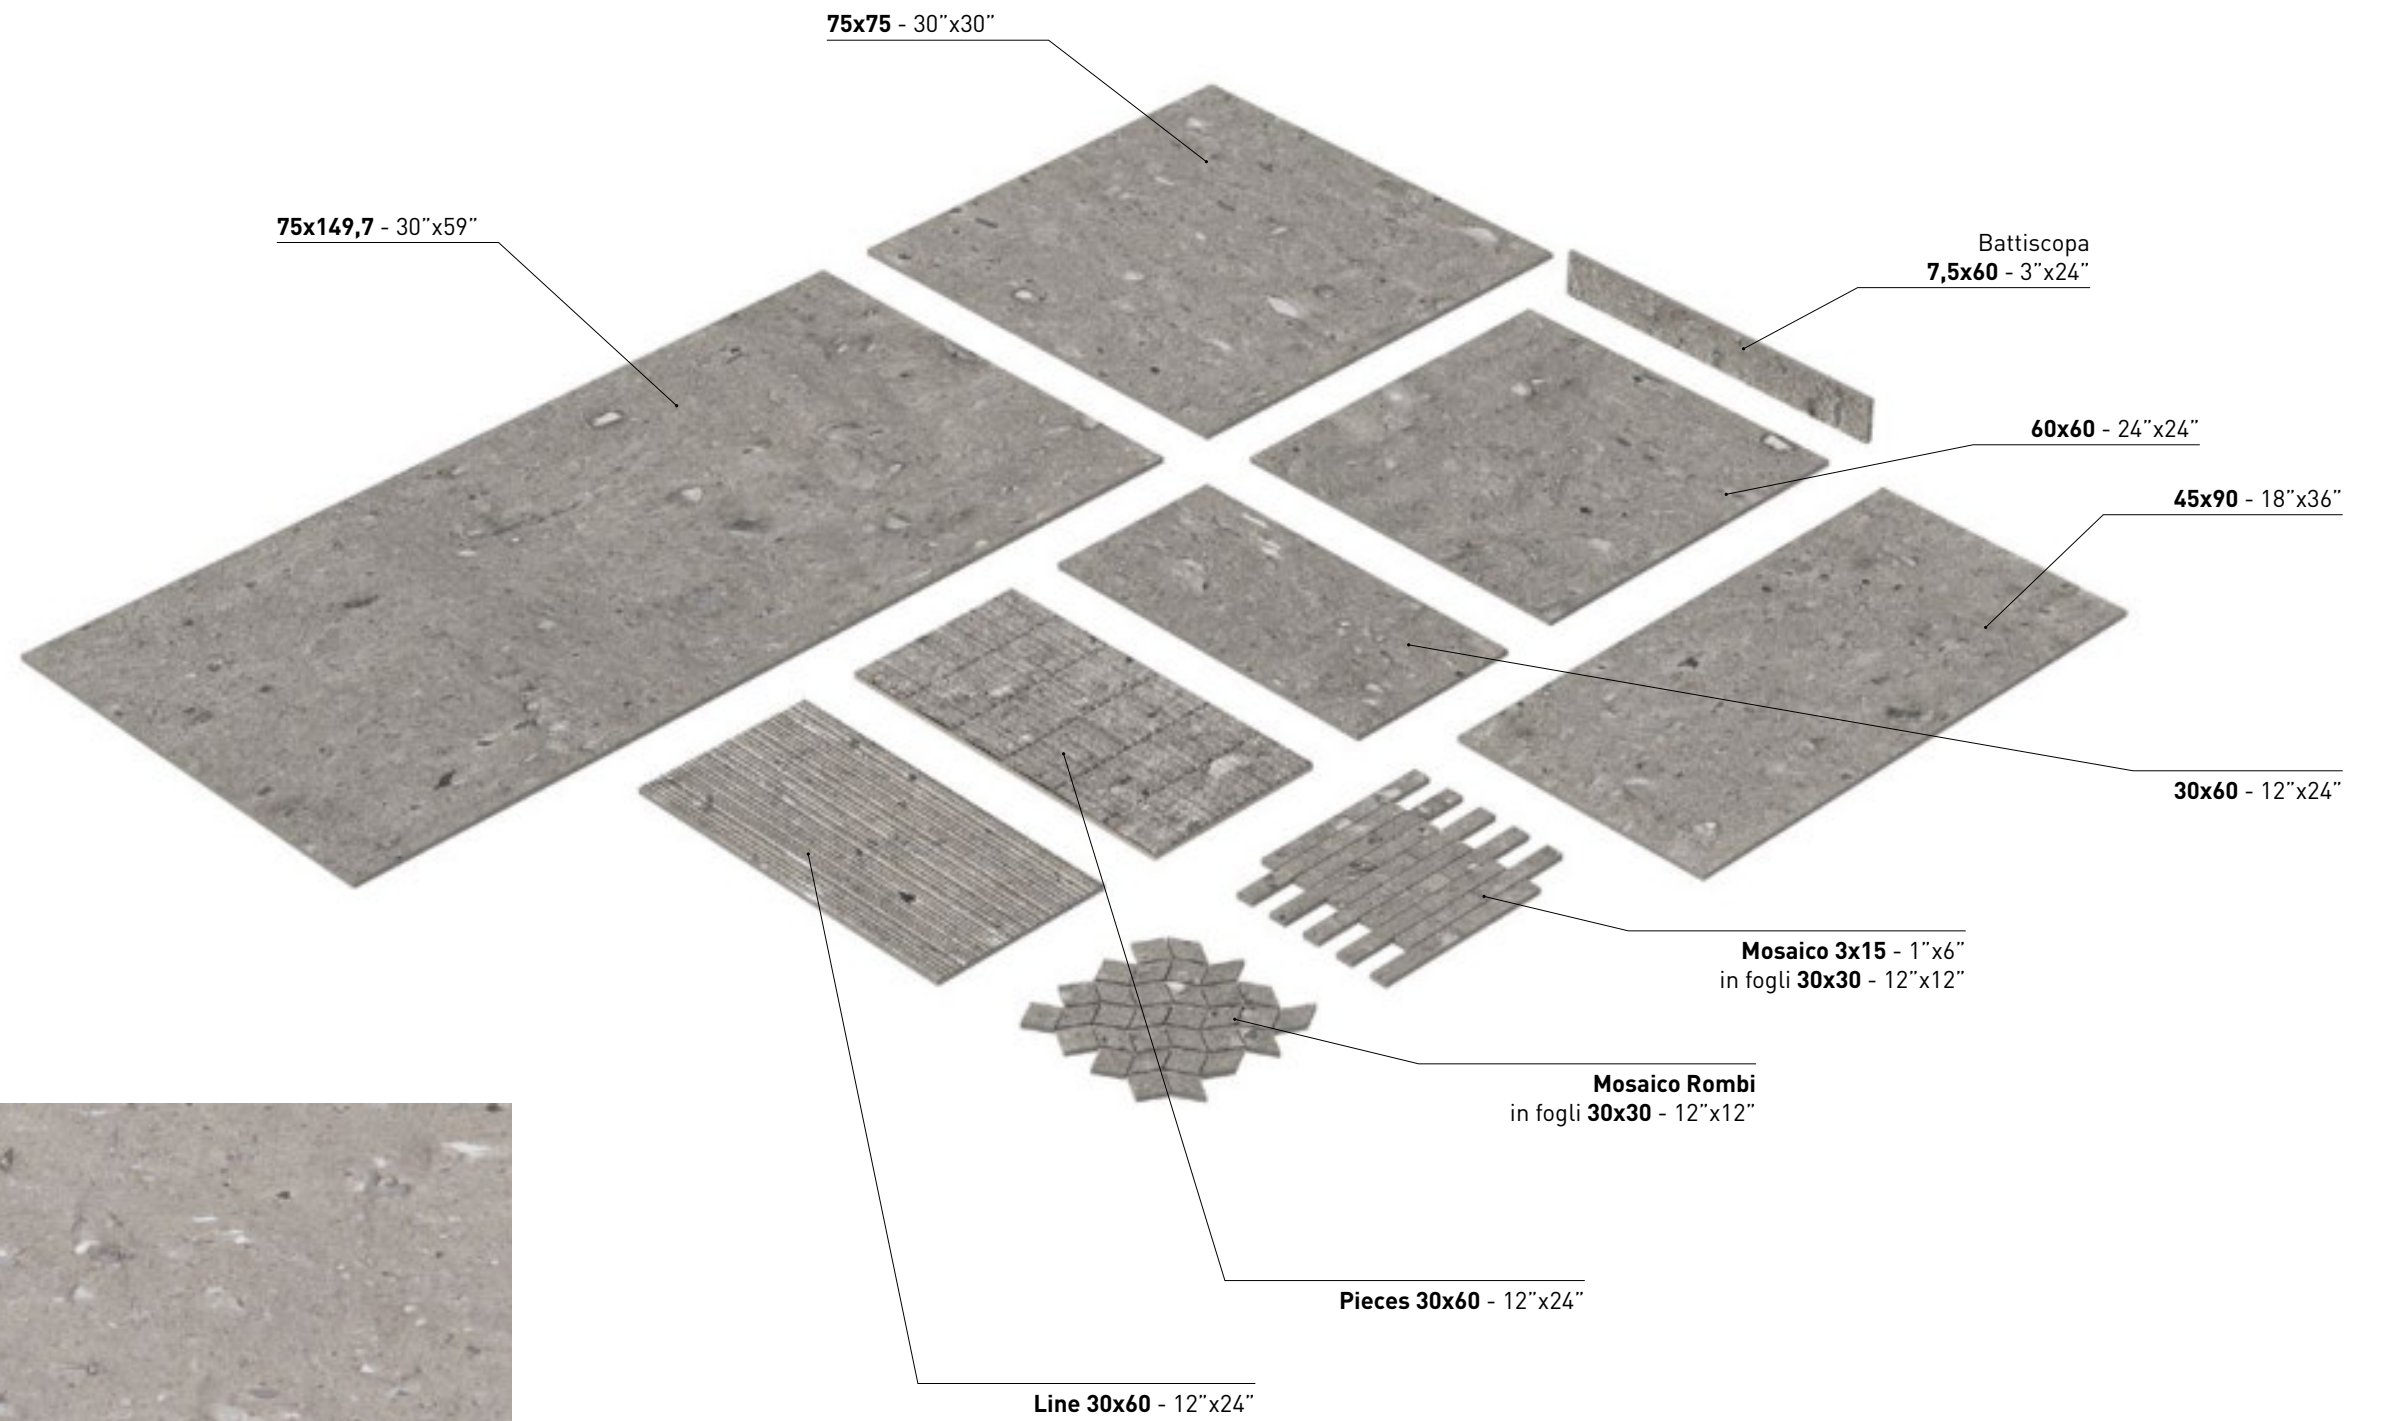

Dark Grey 30x60 - 12"x24" Esterno/Rettificato

MOON_STONE/gres++

MOON_STONE WHITE

MOON_STONE BEIGE

MOON_STONE GREY

MOON_STONE DARK GREY

MOON_STONE BLACK

MOON_STONE/gres++