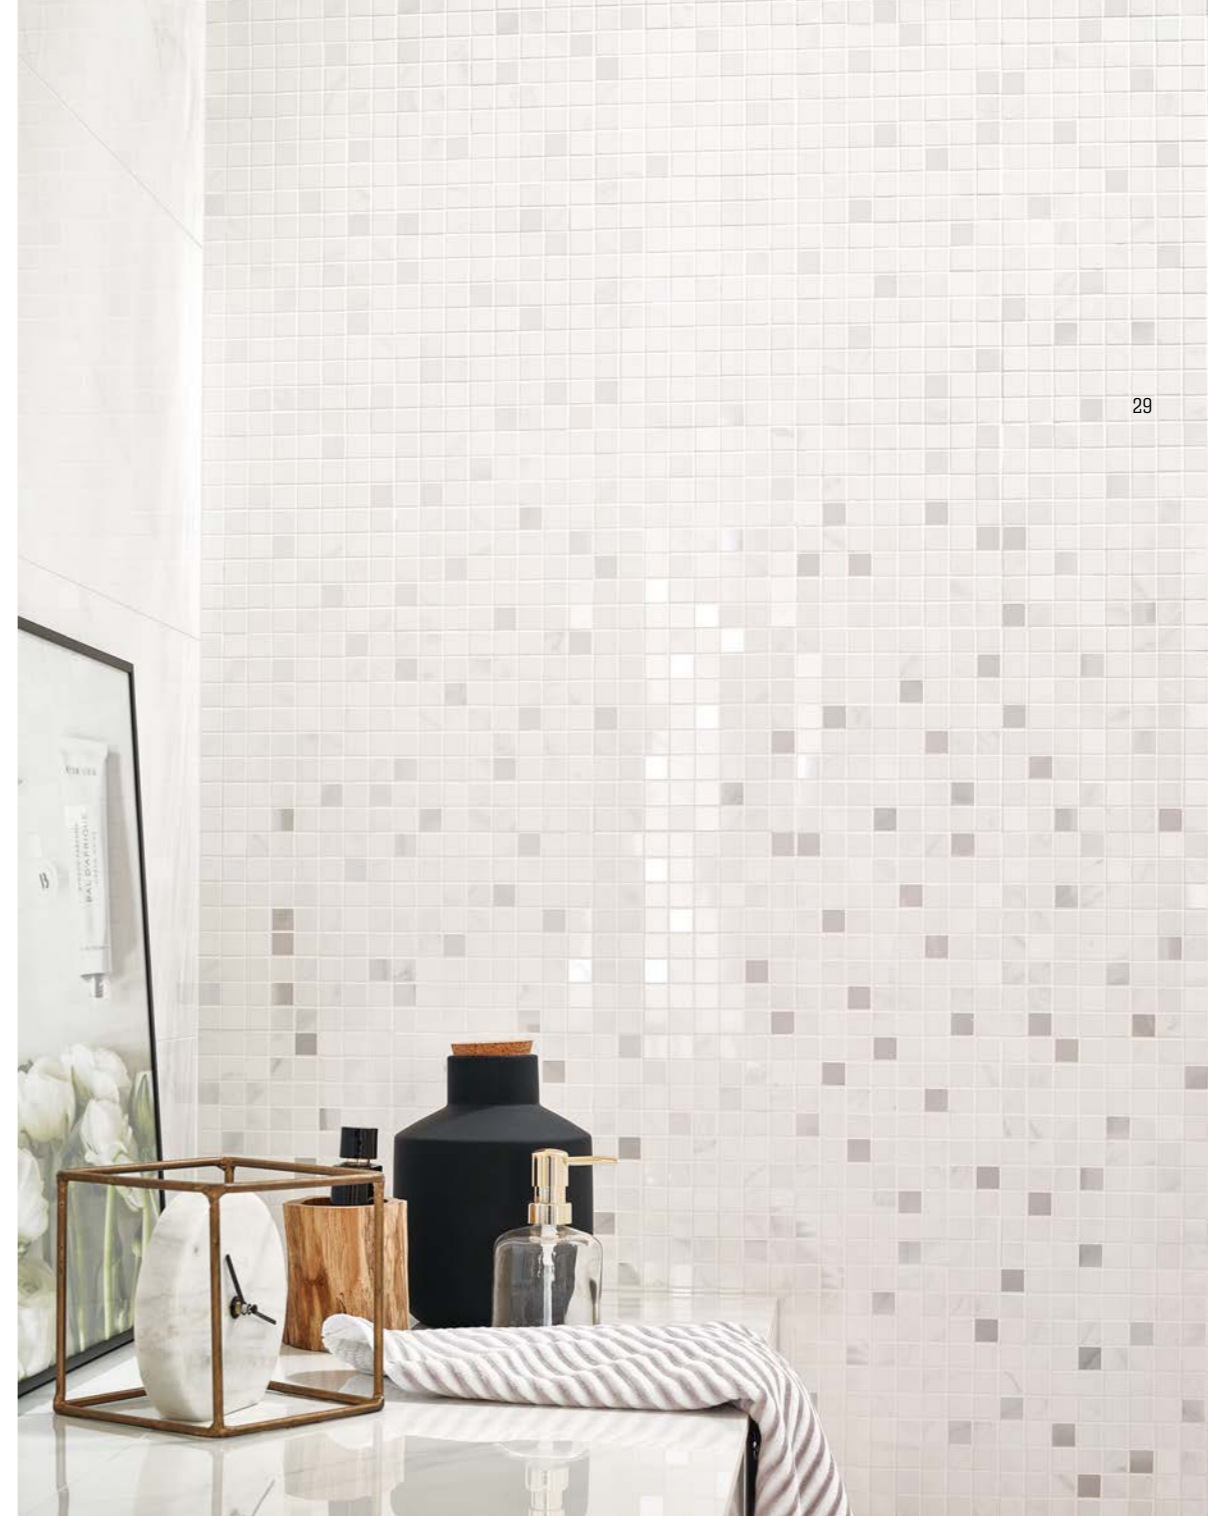

Marble White Shine
35 x 100 RET.

Mosaic Marble White Shine
17,4 x 17,4