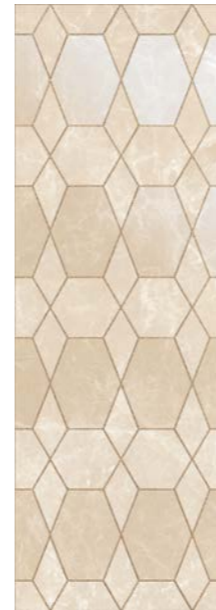

✕ GLEE BEIGE SHINE
35X100 RET. P-6530