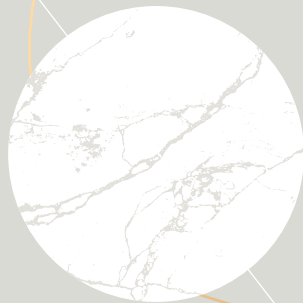

Marble

COLLECTION

Graphic and classy.
Intense on the details.

LOVE
CERAMIC TILES

Marble
COLLECTION

LOVE
CERAMIC TILES

5 colours

White
Cream
Light Grey
Beige
Tortora