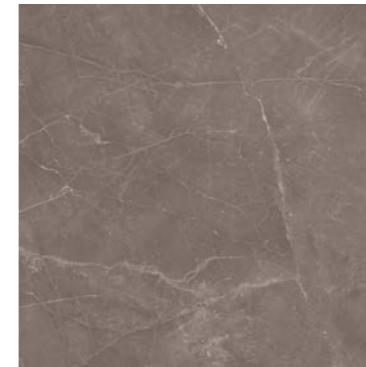

* MARBLE TORTORA POLISHED
59,9X59,9 RET. LM-3545
29,85X59,9 RET. LM-3545