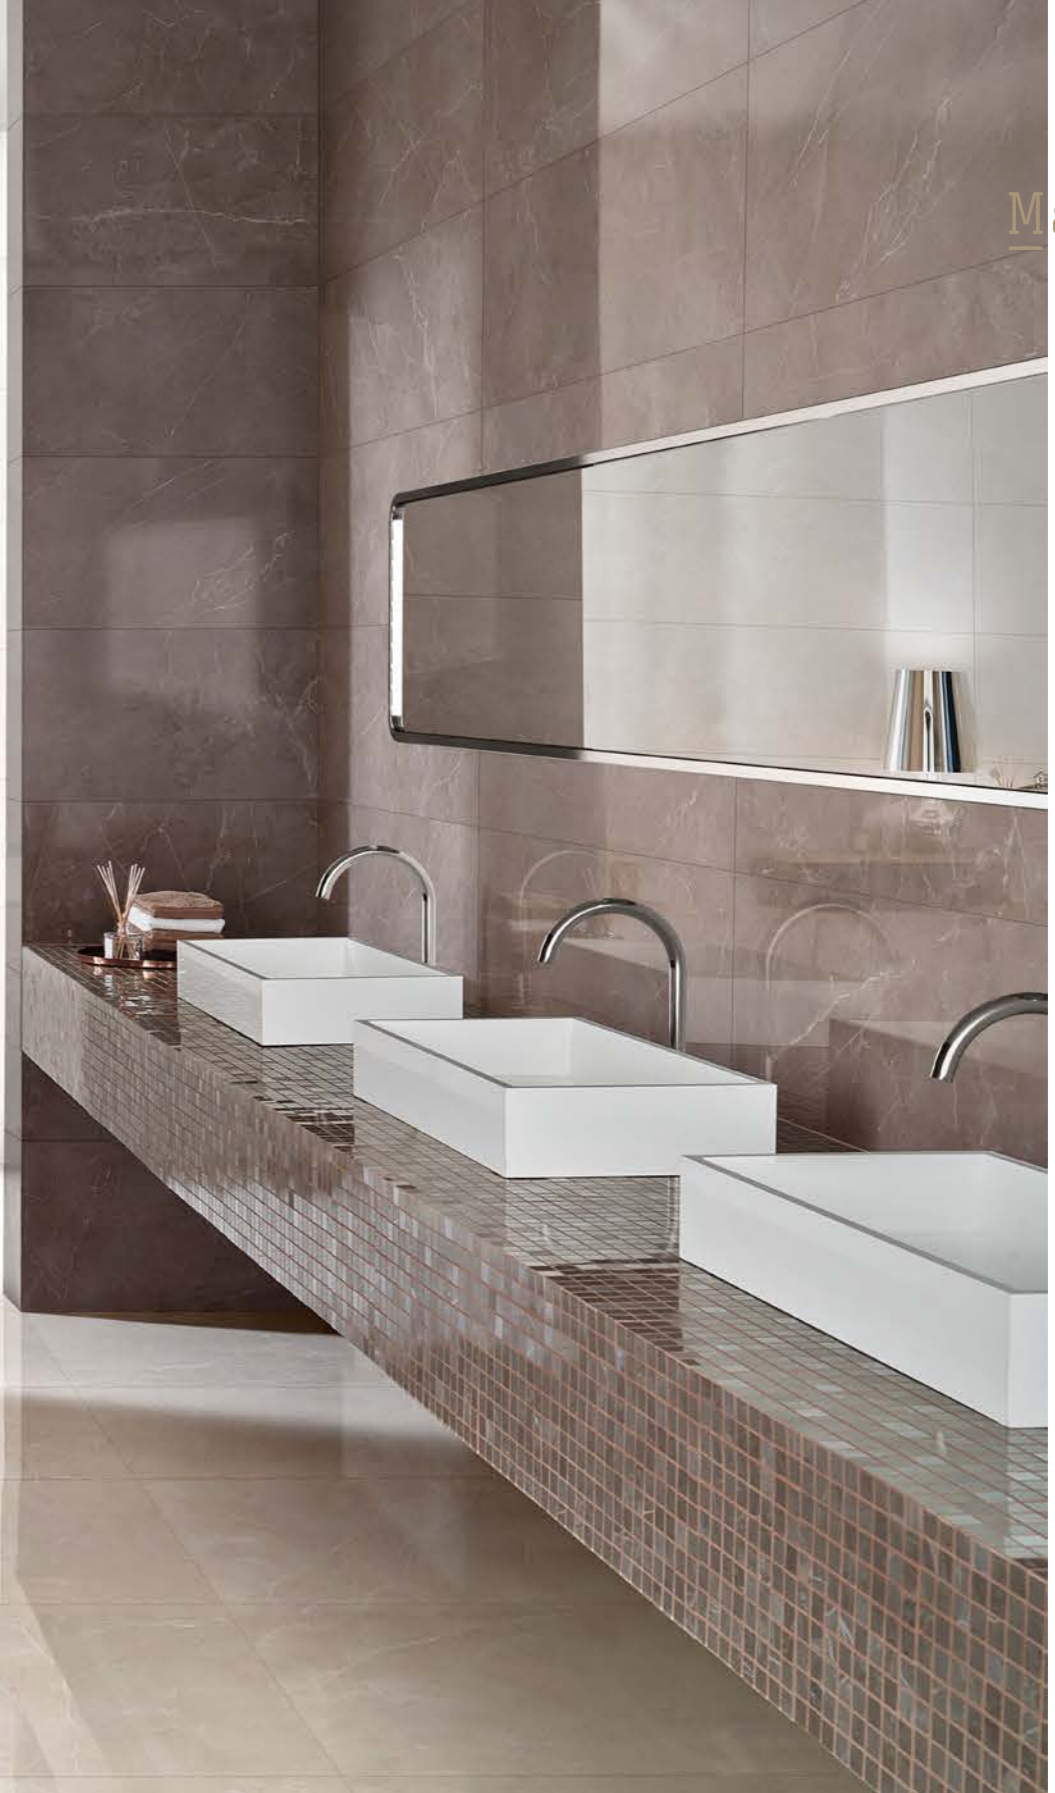

Marble Light Grey Matt
35 x 100 RET.

Marble Light Grey Matt
59,9 x 59,9 RET.

Intense

Marble Light Grey Matt
35 x 100 RET.

Marble Light Grey Matt
35 x 100 RET.

Marble Light Grey Matt
59,9 x 59,9 RET.

Marble Tortora Shine
35 x 100 RET.