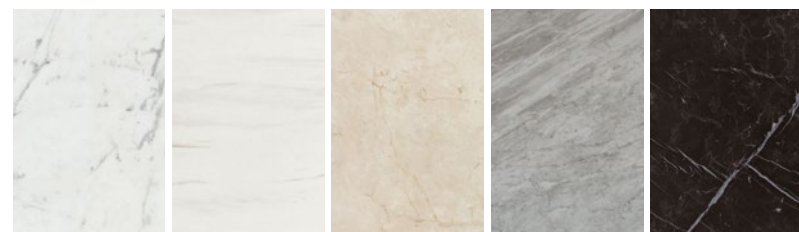

Marvel Stone Carrara Pure, Bianco Dolomite, Cream Prestige, Bardiglio Grey, Nero Marquina