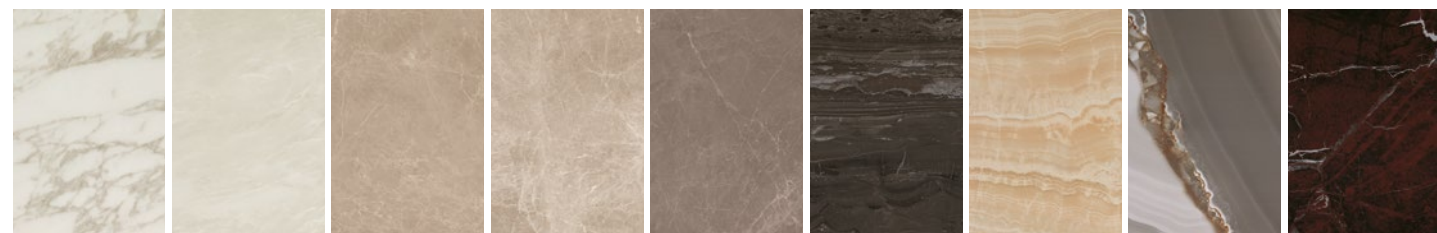

Marvel Edge Royal Calacatta, Imperial White, Elegant Sable, Gris Clair, Gris Supreme, Absolute Brown, Gold Onyx, Agata Azul, Red Luxury