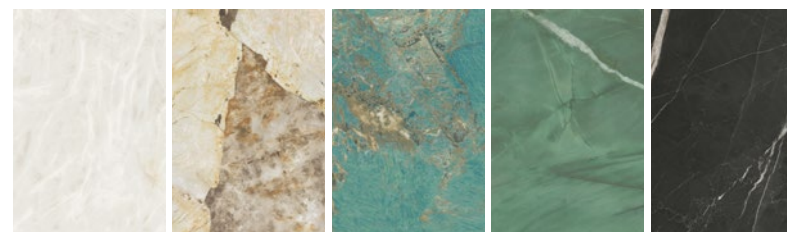

Marvel Gala Crystal White, Desert Soul, Amazonite, Exotic Green, Calacatta Black

INDEX

OVERVIEW

HBA
HIRSCH
BEDNER
ASSOCIATES

IMAGE
GALLERY

SURFACE
RANGE &
TECHNICAL
SPECS

COLLECTION RANGE
MARVEL WORLD
TECHNICAL SPECIFICATIONS
& CERTIFICATIONS

ENJOY
THE VIDEO
EN | IT | FR | DE | RU