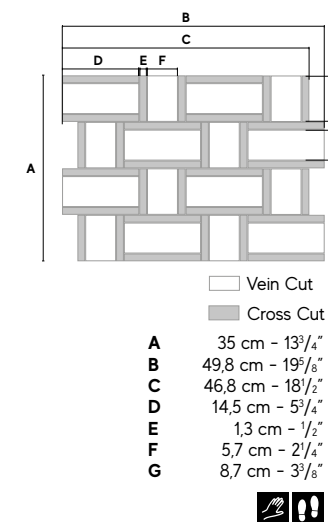

Marvel Travertine Travertino White
Cross Chiselled Urban Grid (2)
30x60 cm - 11³/₄"x23⁵/₈"