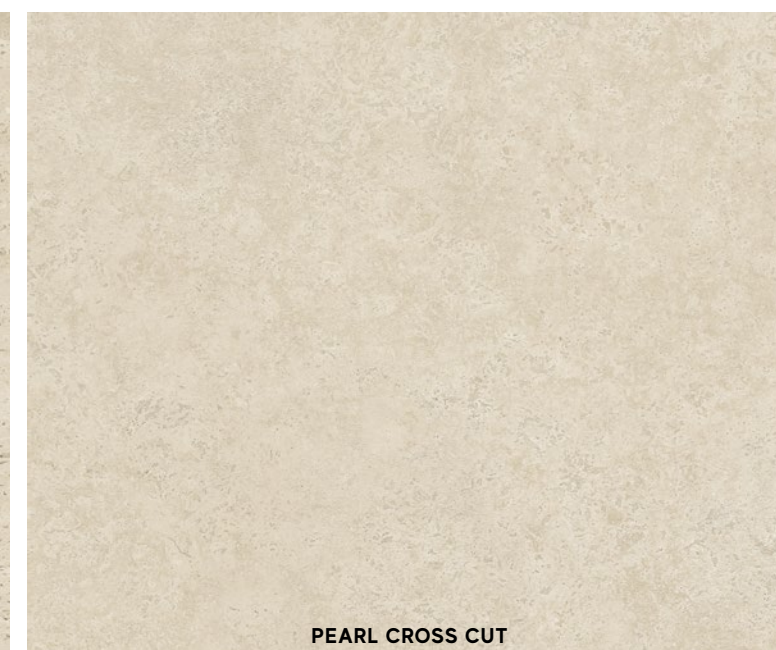

CROSS CUT

		White	Sand	Pearl
  Floor & Wall Furniture 120x120 cm - 47 1/4" x 47 1/4" 60x120 cm - 23 5/8" x 47 1/4" 60x60 cm - 23 5/8" x 23 5/8"	± 9 mm	Matte Sensitech	Matte Sensitech	Matte Sensitech
	± 9 mm	Matte Sensitech	Matte Sensitech	Matte Sensitech
	± 9 mm	Matte Sensitech	Matte Sensitech	Matte Sensitech
  Outdoor 60x120 cm - 23 5/8" x 47 1/4"	± 9 mm	Grip Sensitech	Grip Sensitech	Grip Sensitech

Sensitech

SAFE. SOFT. SMART.

pag.120

The constant research of Atlas Concorde Laboratories has led to the creation of Sensitech, the porcelain tile surface for interiors made using a production method patented in Italy that combines superior slip-resistance with an unprecedented tactile softness, guaranteeing ease of cleaning and maintenance.

Dalla costante ricerca dei Laboratori Atlas Concorde nasce Sensitech, la superficie in gres porcellanato per interni realizzata con metodo produttivo brevettato in Italia, che associa elevate prestazioni di resistenza allo scivolamento ad un'inedita morbidezza tattile, garantendo facilità di pulizia e manutenzione.

Destination of use

Matte ± 6 mm	Matte ± 9 mm Matte Sensitech ± 9 mm Grip ± 9 mm Outdoor ± 20 mm

Anti-slip

R9 Matte ± 6 mm R10 B Matte, Matte Sensitech ± 9 mm R11 C Grip Sensitech ± 9 mm R11 C Outdoor Sensitech ± 20 mm

Color-shading

V3 Moderate Variation

INDEX

OVERVIEW

HBA
HIRSCH
BEDNER
ASSOCIATES

IMAGE
GALLERY

SURFACE
RANGE &
TECHNICAL
SPECS

COLLECTION RANGE
MARVEL WORLD
TECHNICAL SPECIFICATIONS
& CERTIFICATIONS

ENJOY
THE VIDEO
EN | IT | FR | DE | RU