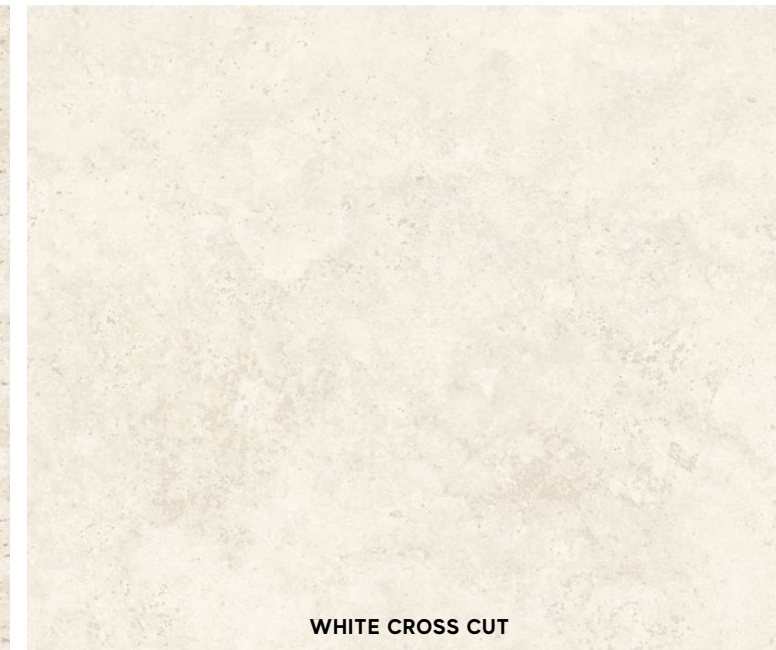

CROSS CUT

		White	Sand	Pearl
  Floor & Wall Furniture 120x120 cm - 47 1/4" x 47 1/4" 60x120 cm - 23 5/8" x 47 1/4" 60x60 cm - 23 5/8" x 23 5/8"	± 9 mm	Matte Sensitech	Matte Sensitech	Matte Sensitech
	± 9 mm	Matte Sensitech	Matte Sensitech	Matte Sensitech
	± 9 mm	Matte Sensitech	Matte Sensitech	Matte Sensitech
  Outdoor 60x120 cm - 23 5/8" x 47 1/4"	± 9 mm	Grip Sensitech	Grip Sensitech	Grip Sensitech

Sensitech

SAFE. SOFT. SMART.

pag.120

The constant research of Atlas Concorde Laboratories has led to the creation of Sensitech, the porcelain tile surface for interiors made using a production method patented in Italy that combines superior slip-resistance with an unprecedented tactile softness, guaranteeing ease of cleaning and maintenance.

Dalla costante ricerca dei Laboratori Atlas Concorde nasce Sensitech, la superficie in gres porcellanato per interni realizzata con metodo produttivo brevettato in Italia, che associa elevate prestazioni di resistenza allo scivolamento ad un'inedita morbidezza tattile, garantendo facilità di pulizia e manutenzione.

Destination of use

Matte ± 6 mm	Matte ± 9 mm Matte Sensitech ± 9 mm Grip ± 9 mm Outdoor ± 20 mm

Anti-slip

R9 Matte ± 6 mm R10 B Matte, Matte Sensitech ± 9 mm R11 C Grip Sensitech ± 9 mm R11 C Outdoor Sensitech ± 20 mm

Color-shading

V3 Moderate Variation

INDEX

OVERVIEW

HBA
HIRSCH
BEDNER
ASSOCIATES

IMAGE
GALLERY

SURFACE
RANGE &
TECHNICAL
SPECS

COLLECTION RANGE
MARVEL WORLD
TECHNICAL SPECIFICATIONS
& CERTIFICATIONS

ENJOY
THE VIDEO
EN | IT | FR | DE | RU