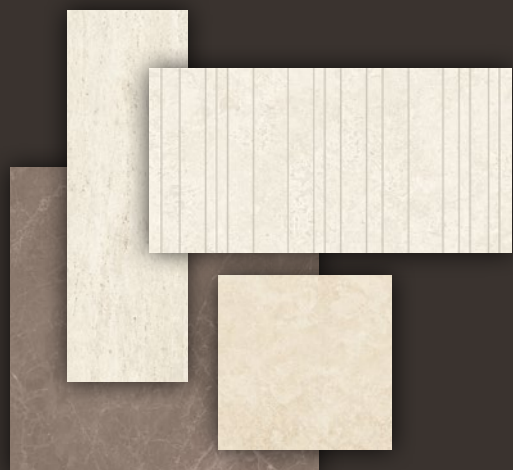

THE HOSPITALITY DESIGN CONCEPT

INDEX

OVERVIEW

HBA
HIRSCH
BEDNER
ASSOCIATES

IMAGE
GALLERY

SURFACE
RANGE &
TECHNICAL
SPECS

ENJOY
THE VIDEO
EN | IT | FR | DE | RU

FOOD & BEVERAGE

FLOOR
Marvel Travertine
Sand and White
Vein Cut

Marvel Edge
Gris Supreme
120x120 cm | 47 1/8" x 47 1/8"

WALL
Marvel Travertine
White
Mosaico Tessellation
22x31.6 cm | 8 5/8" x 12 1/8"

POOL

FLOOR
Marvel Travertine
White Cross Cut Grip
60x120 cm | 23 3/8" x 47 1/8"

WALL
Marvel Travertine
White Cross Cut
60x120 cm | 23 3/8" x 47 1/8"

Marvel Travertine
White
Chiselled Urban Grid
30x60 cm | 11 1/8" x 23 3/8"

Marvel Travertine
White
Mosaico Basketweave
35x46.8 cm | 13 3/8" x 18 1/2"

BATHROOM

FLOOR
Marvel Travertine
Sand Cross Cut
120x120 cm | 47 1/8" x 47 1/8"

WALL
Marvel Travertine
Sand
Chiselled Urban Grid
30x60 cm | 11 1/8" x 23 3/8"

Marvel X
Calacatta Apuano
120x278 cm | 47 1/8" x 109 1/2"