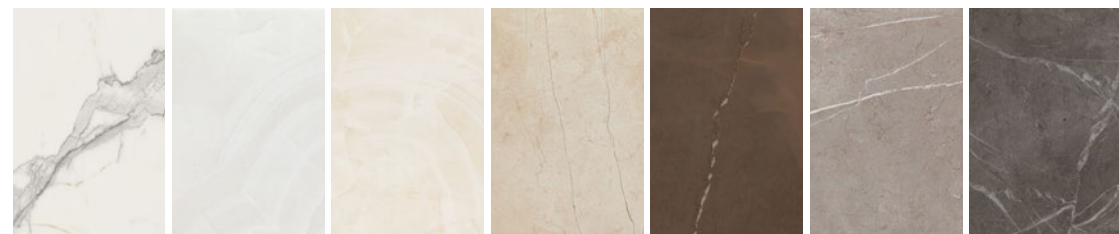

Marvel Calacatta Extra, Moon Onyx, Champagne Onyx, Beige Mystery, Bronze Luxury, Silver Dream, Grey Stone