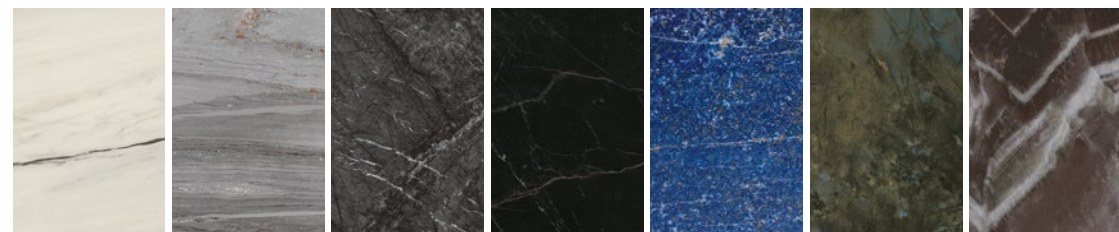

Marvel Dream Bianco Fantastico, Morning Sky, Grigio Intenso, Black Atlantis, Ultramarine, Brazil Green, Crystal Beauty