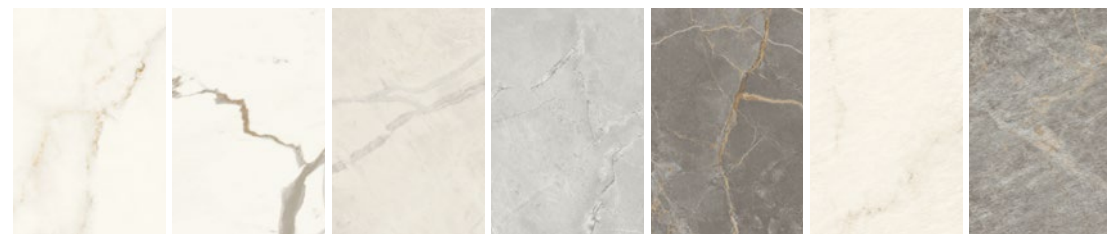

Marvel X Calacatta Apuano, Calacatta Sublime, Calacatta Perla, Grey Cloud, Fior di Bosco, Calacatta Apuano Hammered, Fior di Bosco Hammered