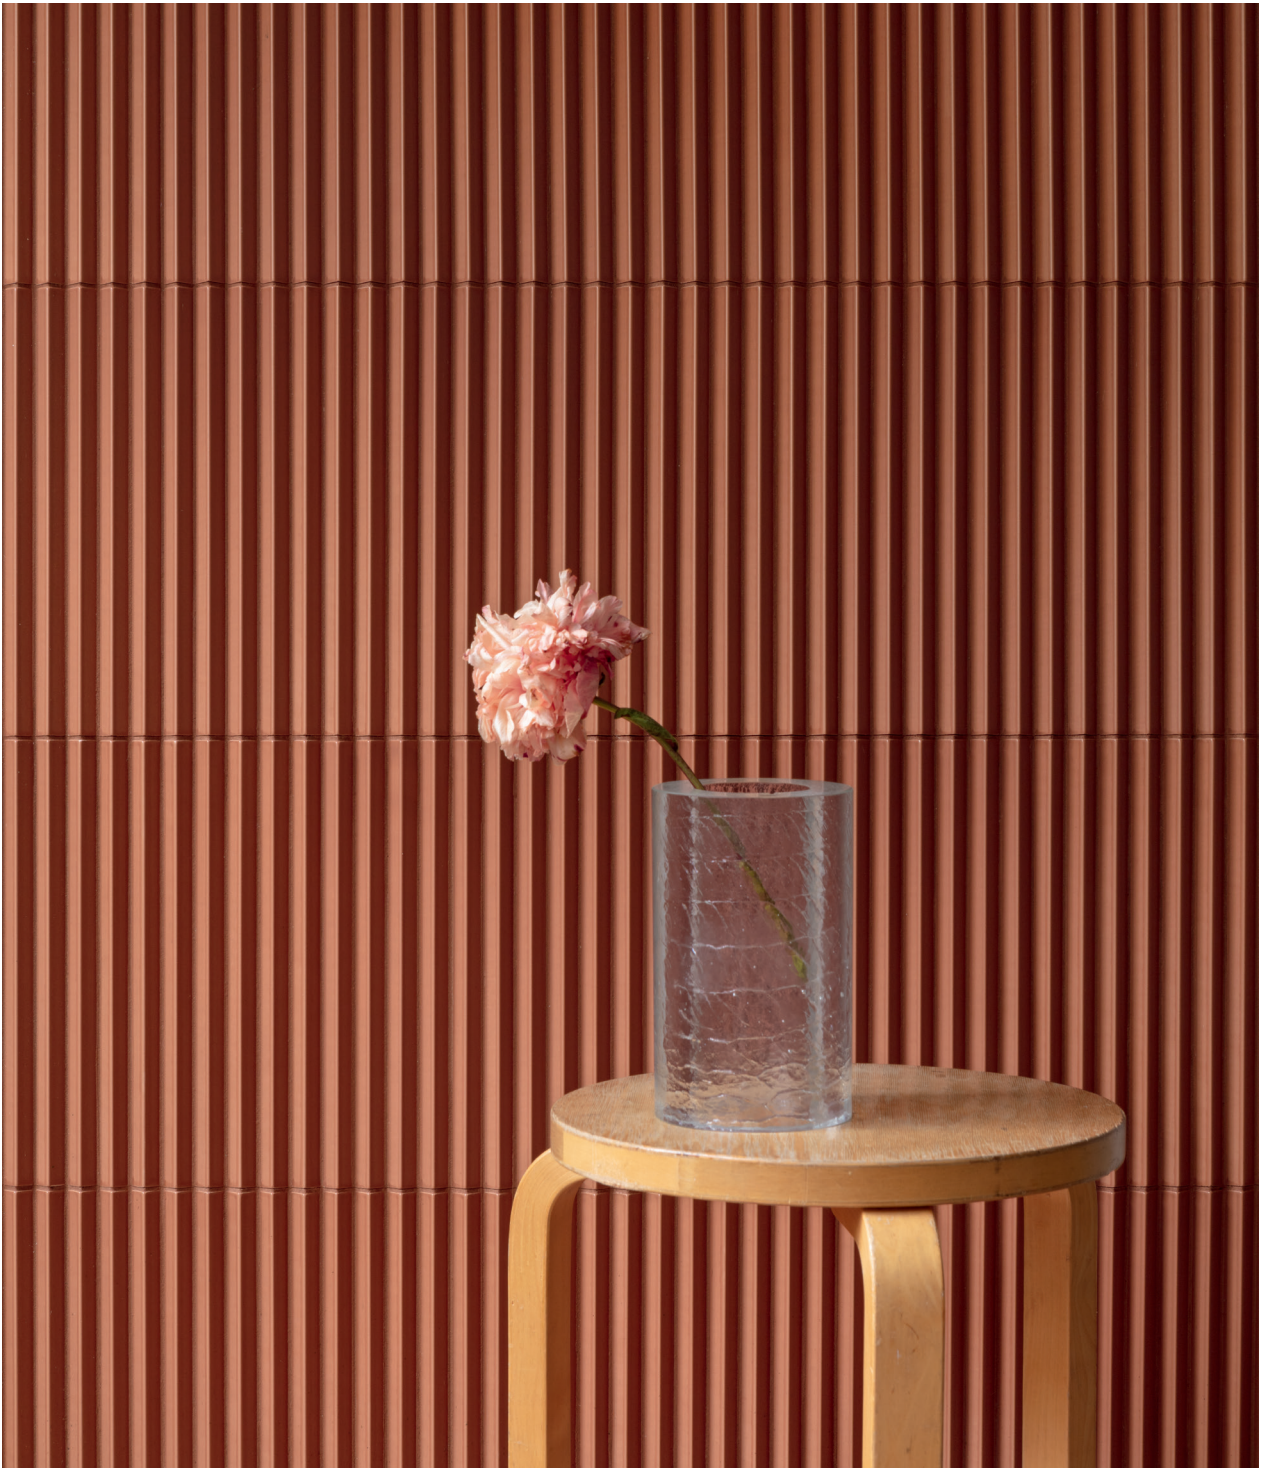

Rombini

Rombini Triangle Extra Small Matt Red.

Wall: Rombini Triangle Small Glossy Blanc. Floor: Pico Down Natural Argile.

Wall: Rombini Triangle Large Matt Blue. Floor: Rombini Losange Blue.

Wall: Rombini Triangle Large Glossy Vert. Floor: Pico Down Natural Argile.

Design by Ronan & Erwan Bouroullec  
Photography by Studio Bouroullec

Wall: Rombini Triangle Extra Small Matt Red.  
Floor: Pico Down Natural Argile.

**Mutina**