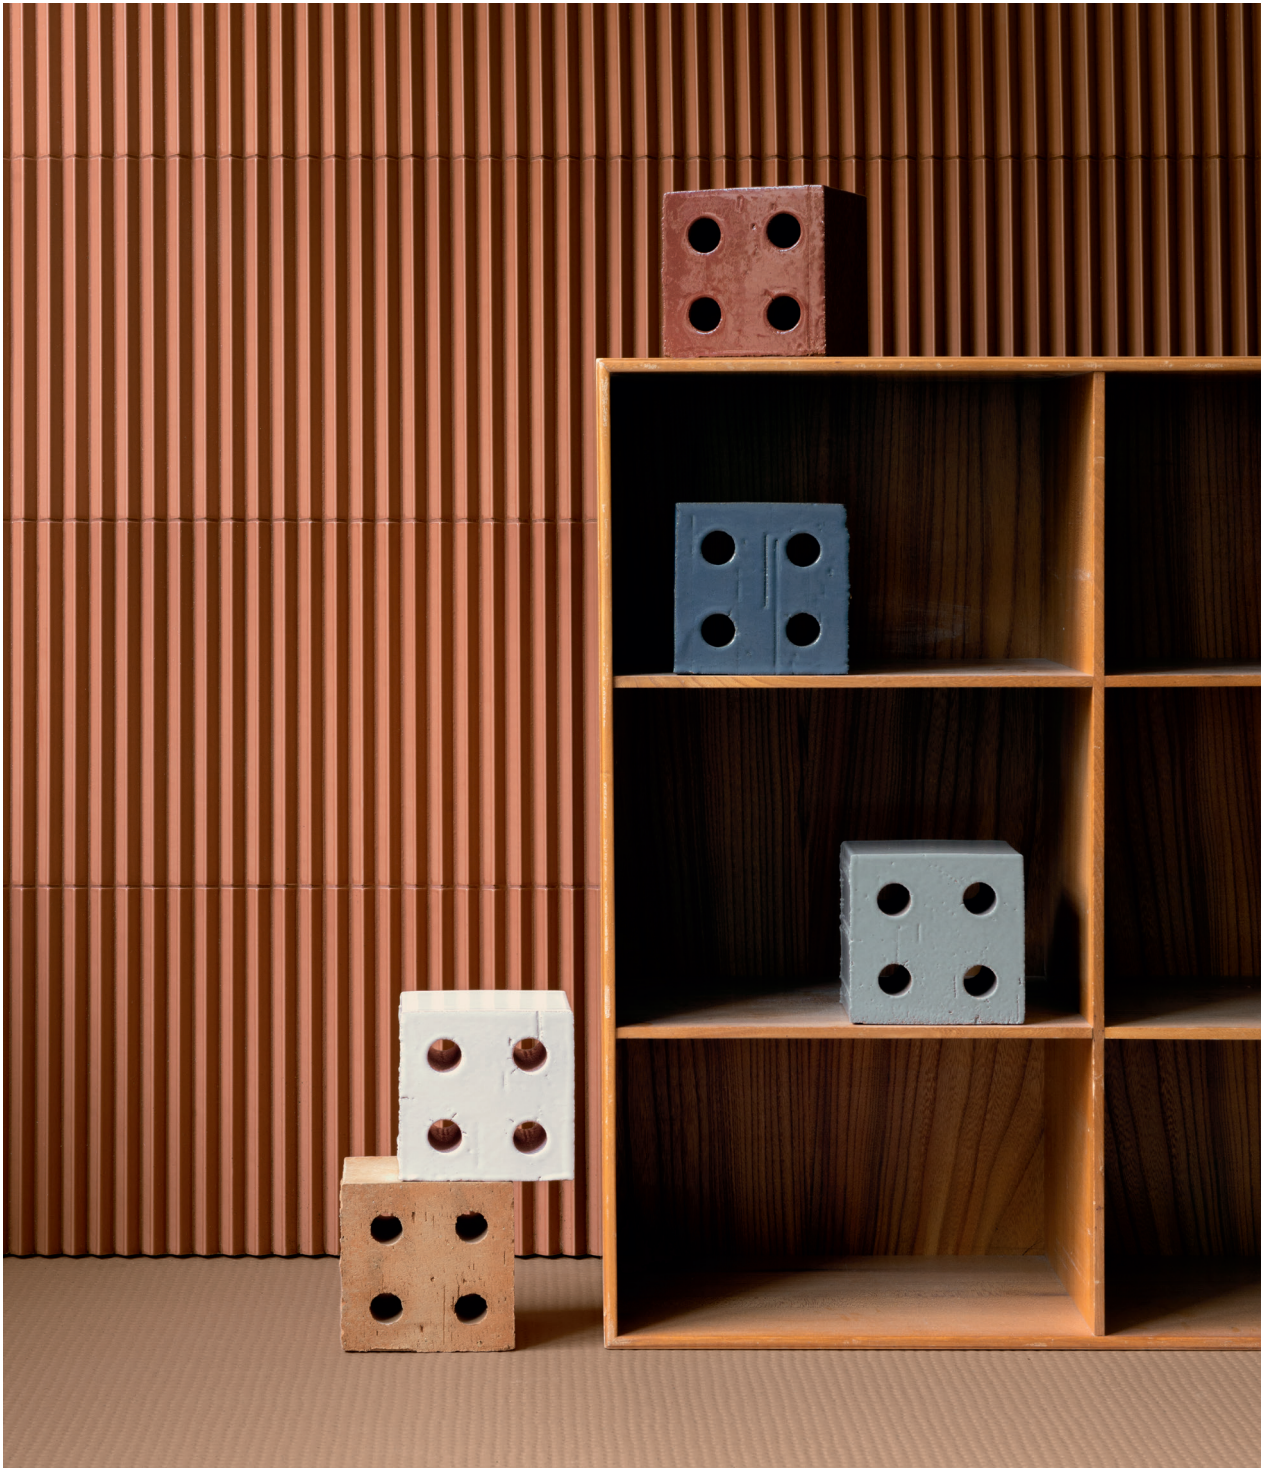

Rombini

Rombini Triangle Extra Small Matt Red.

Wall: Rombini Triangle Small Glossy Blanc. Floor: Pico Down Natural Argile.

Wall: Rombini Triangle Large Matt Blue. Floor: Rombini Losange Blue.

Wall: Rombini Triangle Large Glossy Vert. Floor: Pico Down Natural Argile.

Design by Ronan & Erwan Bouroullec  
Photography by Studio Bouroullec

Wall: Rombini Triangle Extra Small Matt Red.  
Floor: Pico Down Natural Argile.

**Mutina**