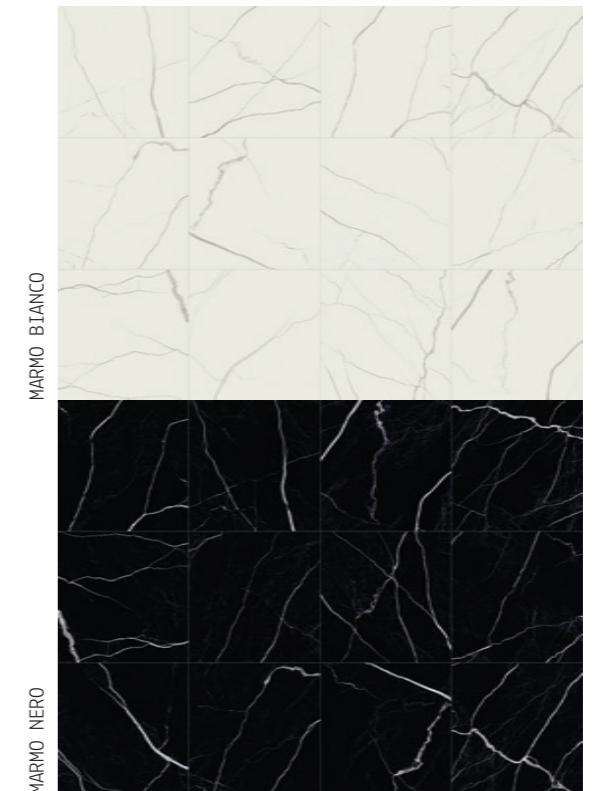

FINISH OPACO RETTIFICATO - NATURAL RECTIFIED

THICKNESS 9,5 MM

TECHNICAL FEATURES AND PACKING

MATE TERRA COLORS

MATE MARMO COLORS

MATE SIZES

60X60 24"X24"

GRAPHIC NR. 40 (TERRA 60X60)
GRAPHIC NR. 24 (MARMO 60X60)

30X60 12"X24"

19,5X19,5
8"X8"

7,5X60
3"X24"

MOSAIC MIX 5X5
NET 30X30 12"X12"

ESAGONA 22,5X19,5
9"X8"

CHEVRON 7,5X59 3"X23"

IN OGNI SCATOLA CI SONO
6 PEZZI DESTRI E 6 PZ SINISTRI.
IN EVERY BOX THERE ARE
6 RIGHT PIECES AND 6 LEFT PIECES.