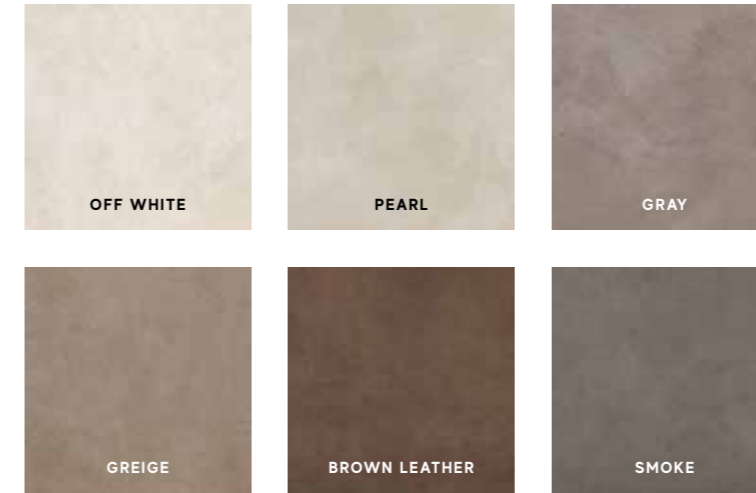

Dwell

COLLECTION
CATALOG

Floor & Wall

Facades

Porcelain Tiles RECTIFIED MONOCALIBER

Sizes	Thickness	Surface finish
120x120 cm - 47¹/₈"x47¹/₈"	± 9 mm	Matte R9 A
60x60 cm - 23⁵/₈"x23⁵/₈"	± 9 mm	Matte R9 A