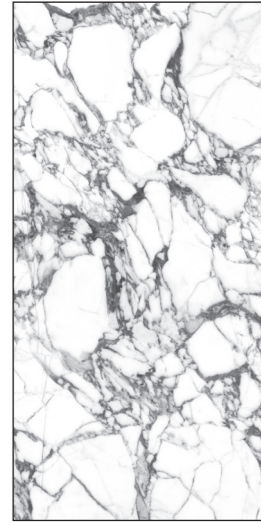

THICKNESS 9 MM

PARALLEL

TECHNOLOGY PORCELLANATO SMALTATO AD IMPASTO COLORATO - GLAZED COLORED BODY PORCELAIN

FINISH OPACO RETTIFICATO - NATURAL RECTIFIED

THICKNESS 9 MM

TECHNICAL FEATURES AND PACKING

PULP COLORS

PULP SIZES

60X120 24"X48"

* FORMATO DISPONIBILE SOLO IN
FINITURA DOUBLE POLISHED.
SIZE AVAILABLE ONLY
DOUBLE POLISHED FINISHIG.

10X60
4"X24"

*7,5X60
3"X24"

MOSAIC 10X10
NET 30X30 12"X12"

SKIRTING 7,5X120
3"X48"