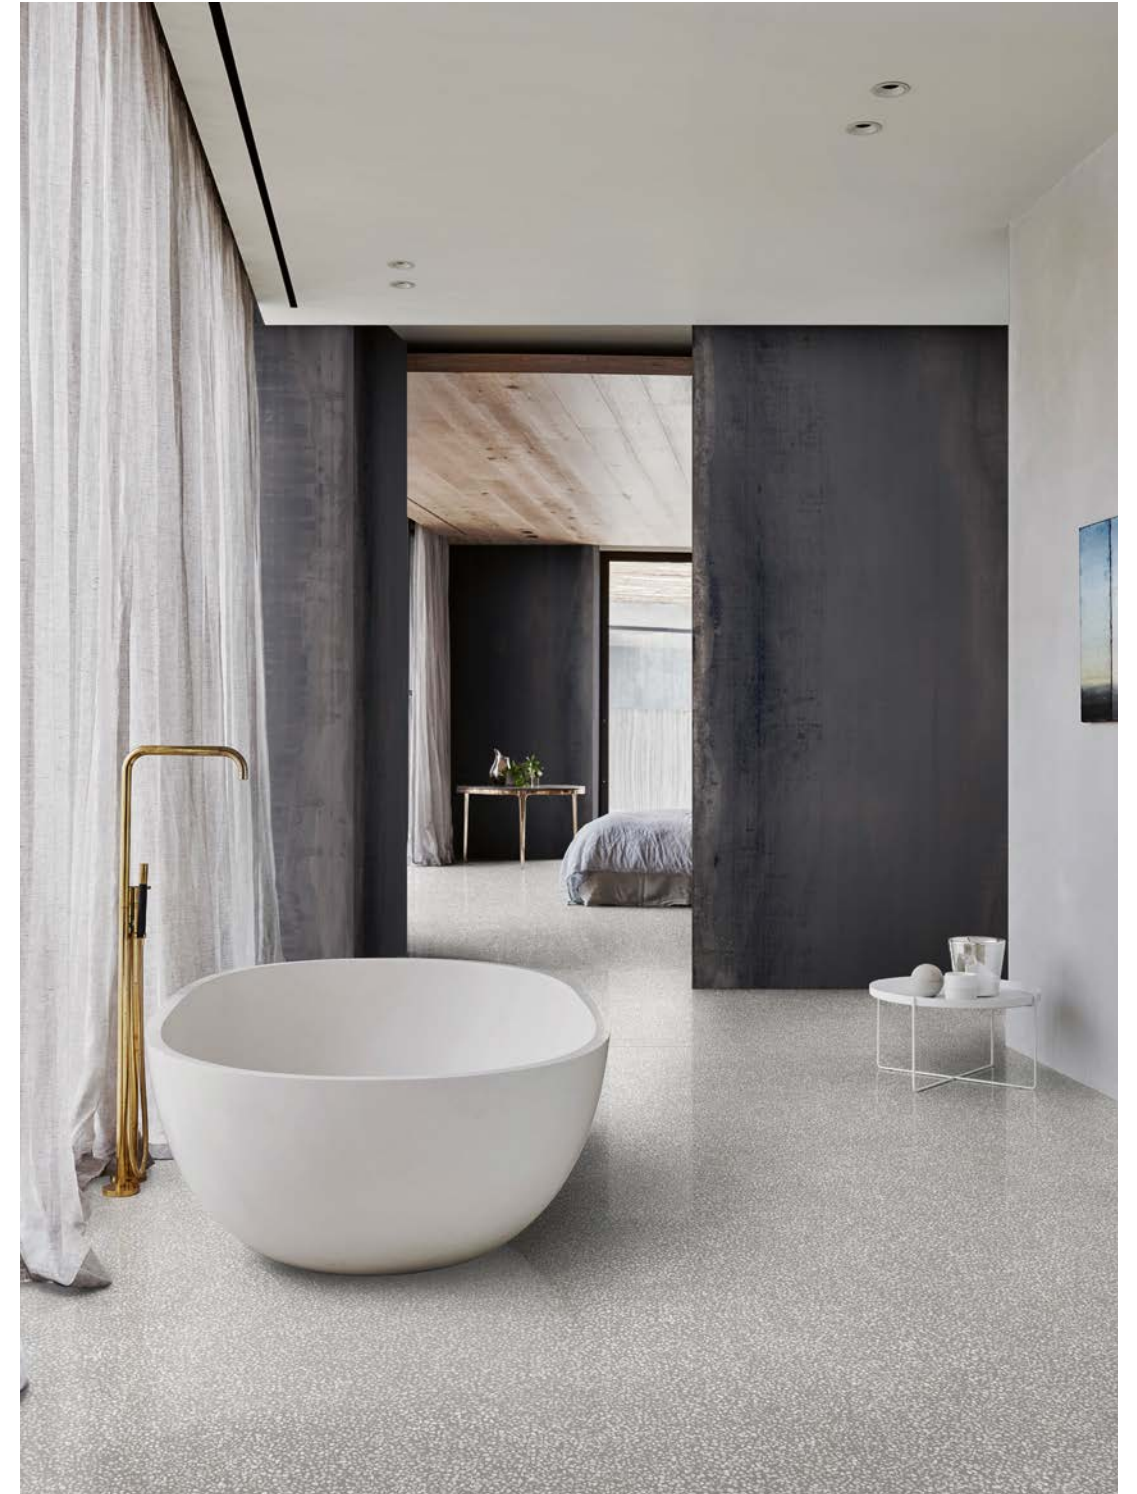

M877 Grande Marble Look Ghiara Minuta Mix Rett. 120x120

M87S Grande Marble Look Ghiara Palladiana Lux Rett. 120x120

M87Y Grande Marble Look Ghiara Calcina Fumo Lux Rett. 120x120

M5HQ Grande Marble Look Terrazzo Grey Lux Rett. 160x320