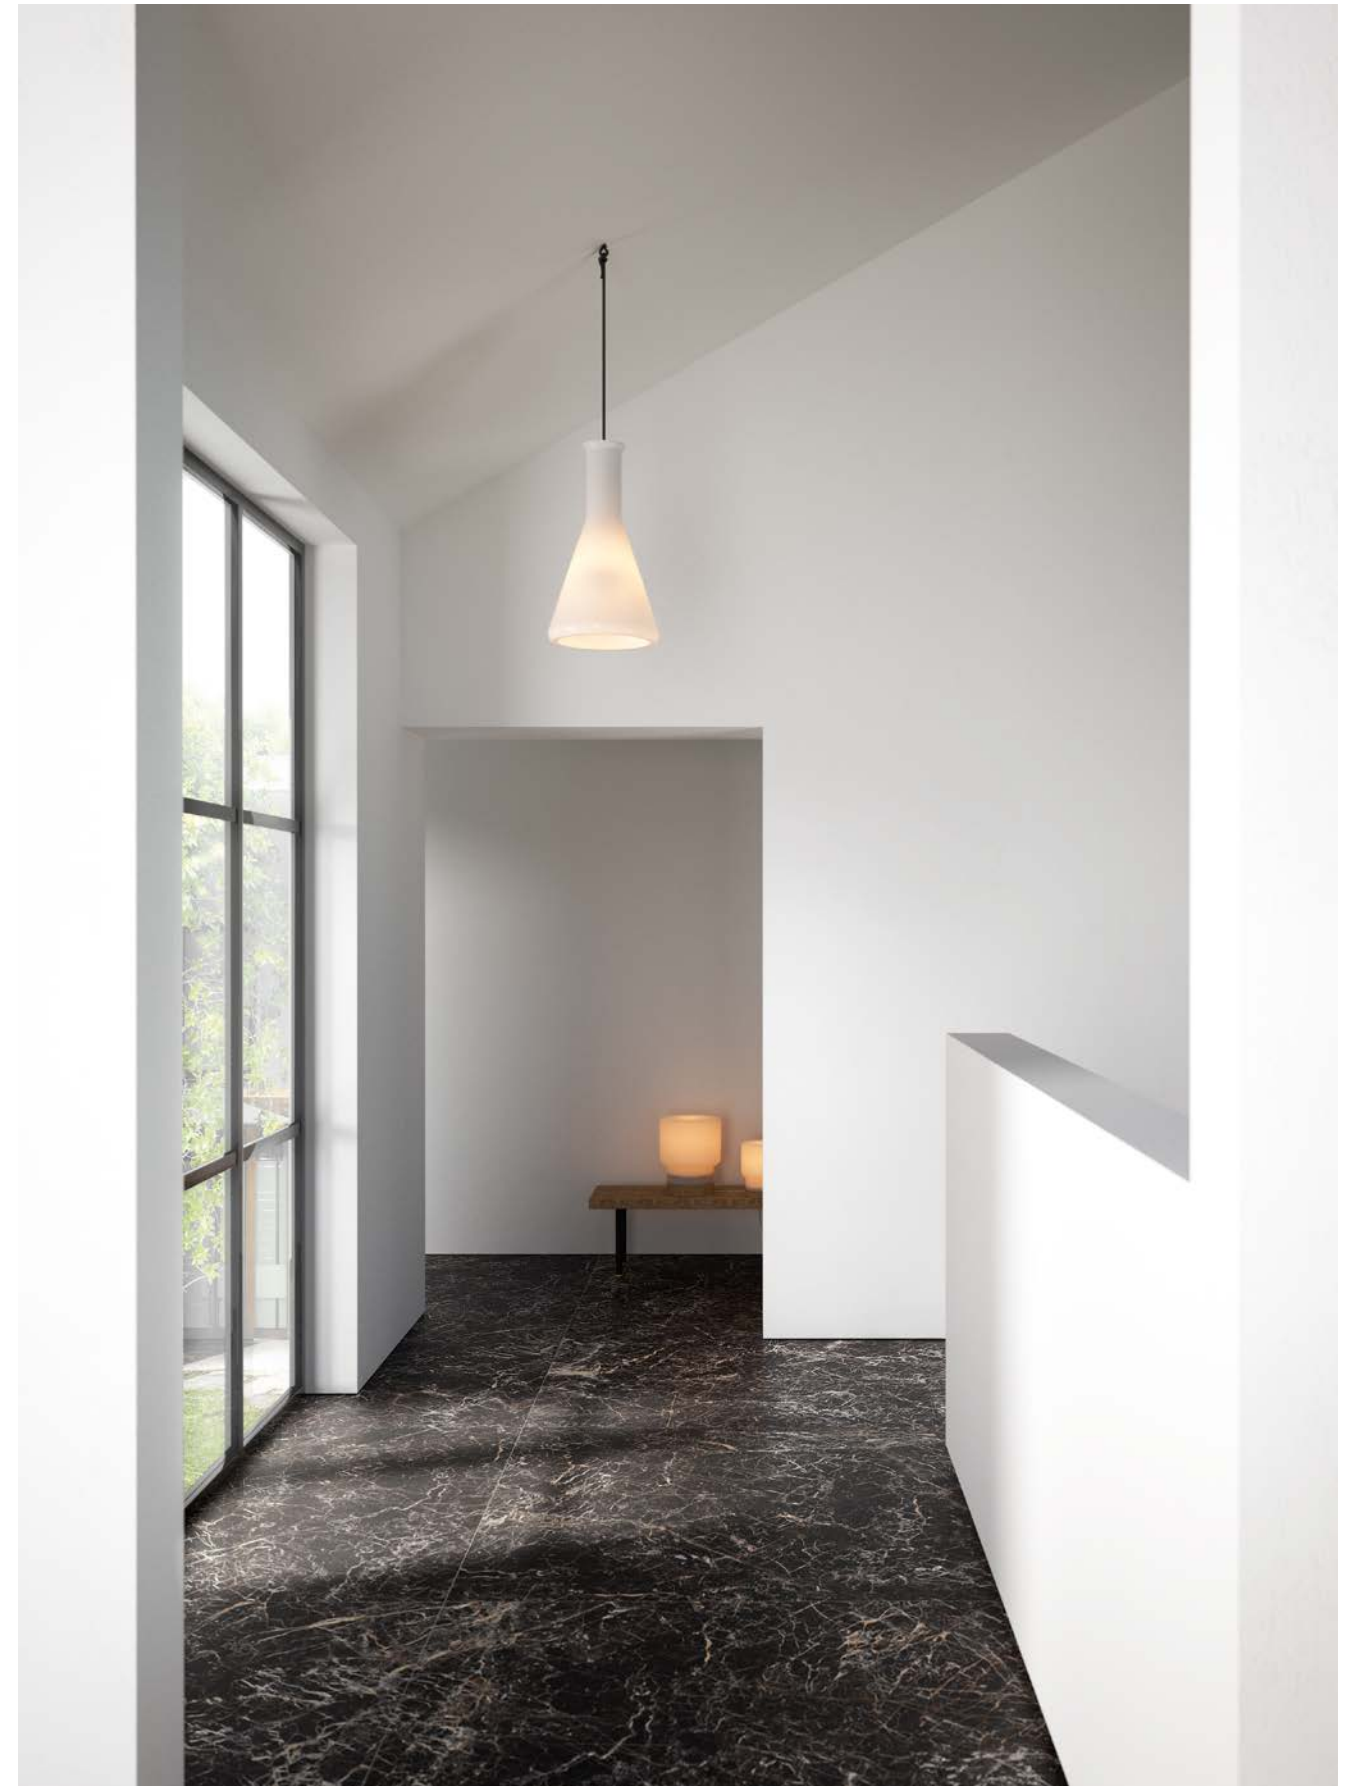

MOFS Grande Marble Look Saint Laurent Rett. 120x120