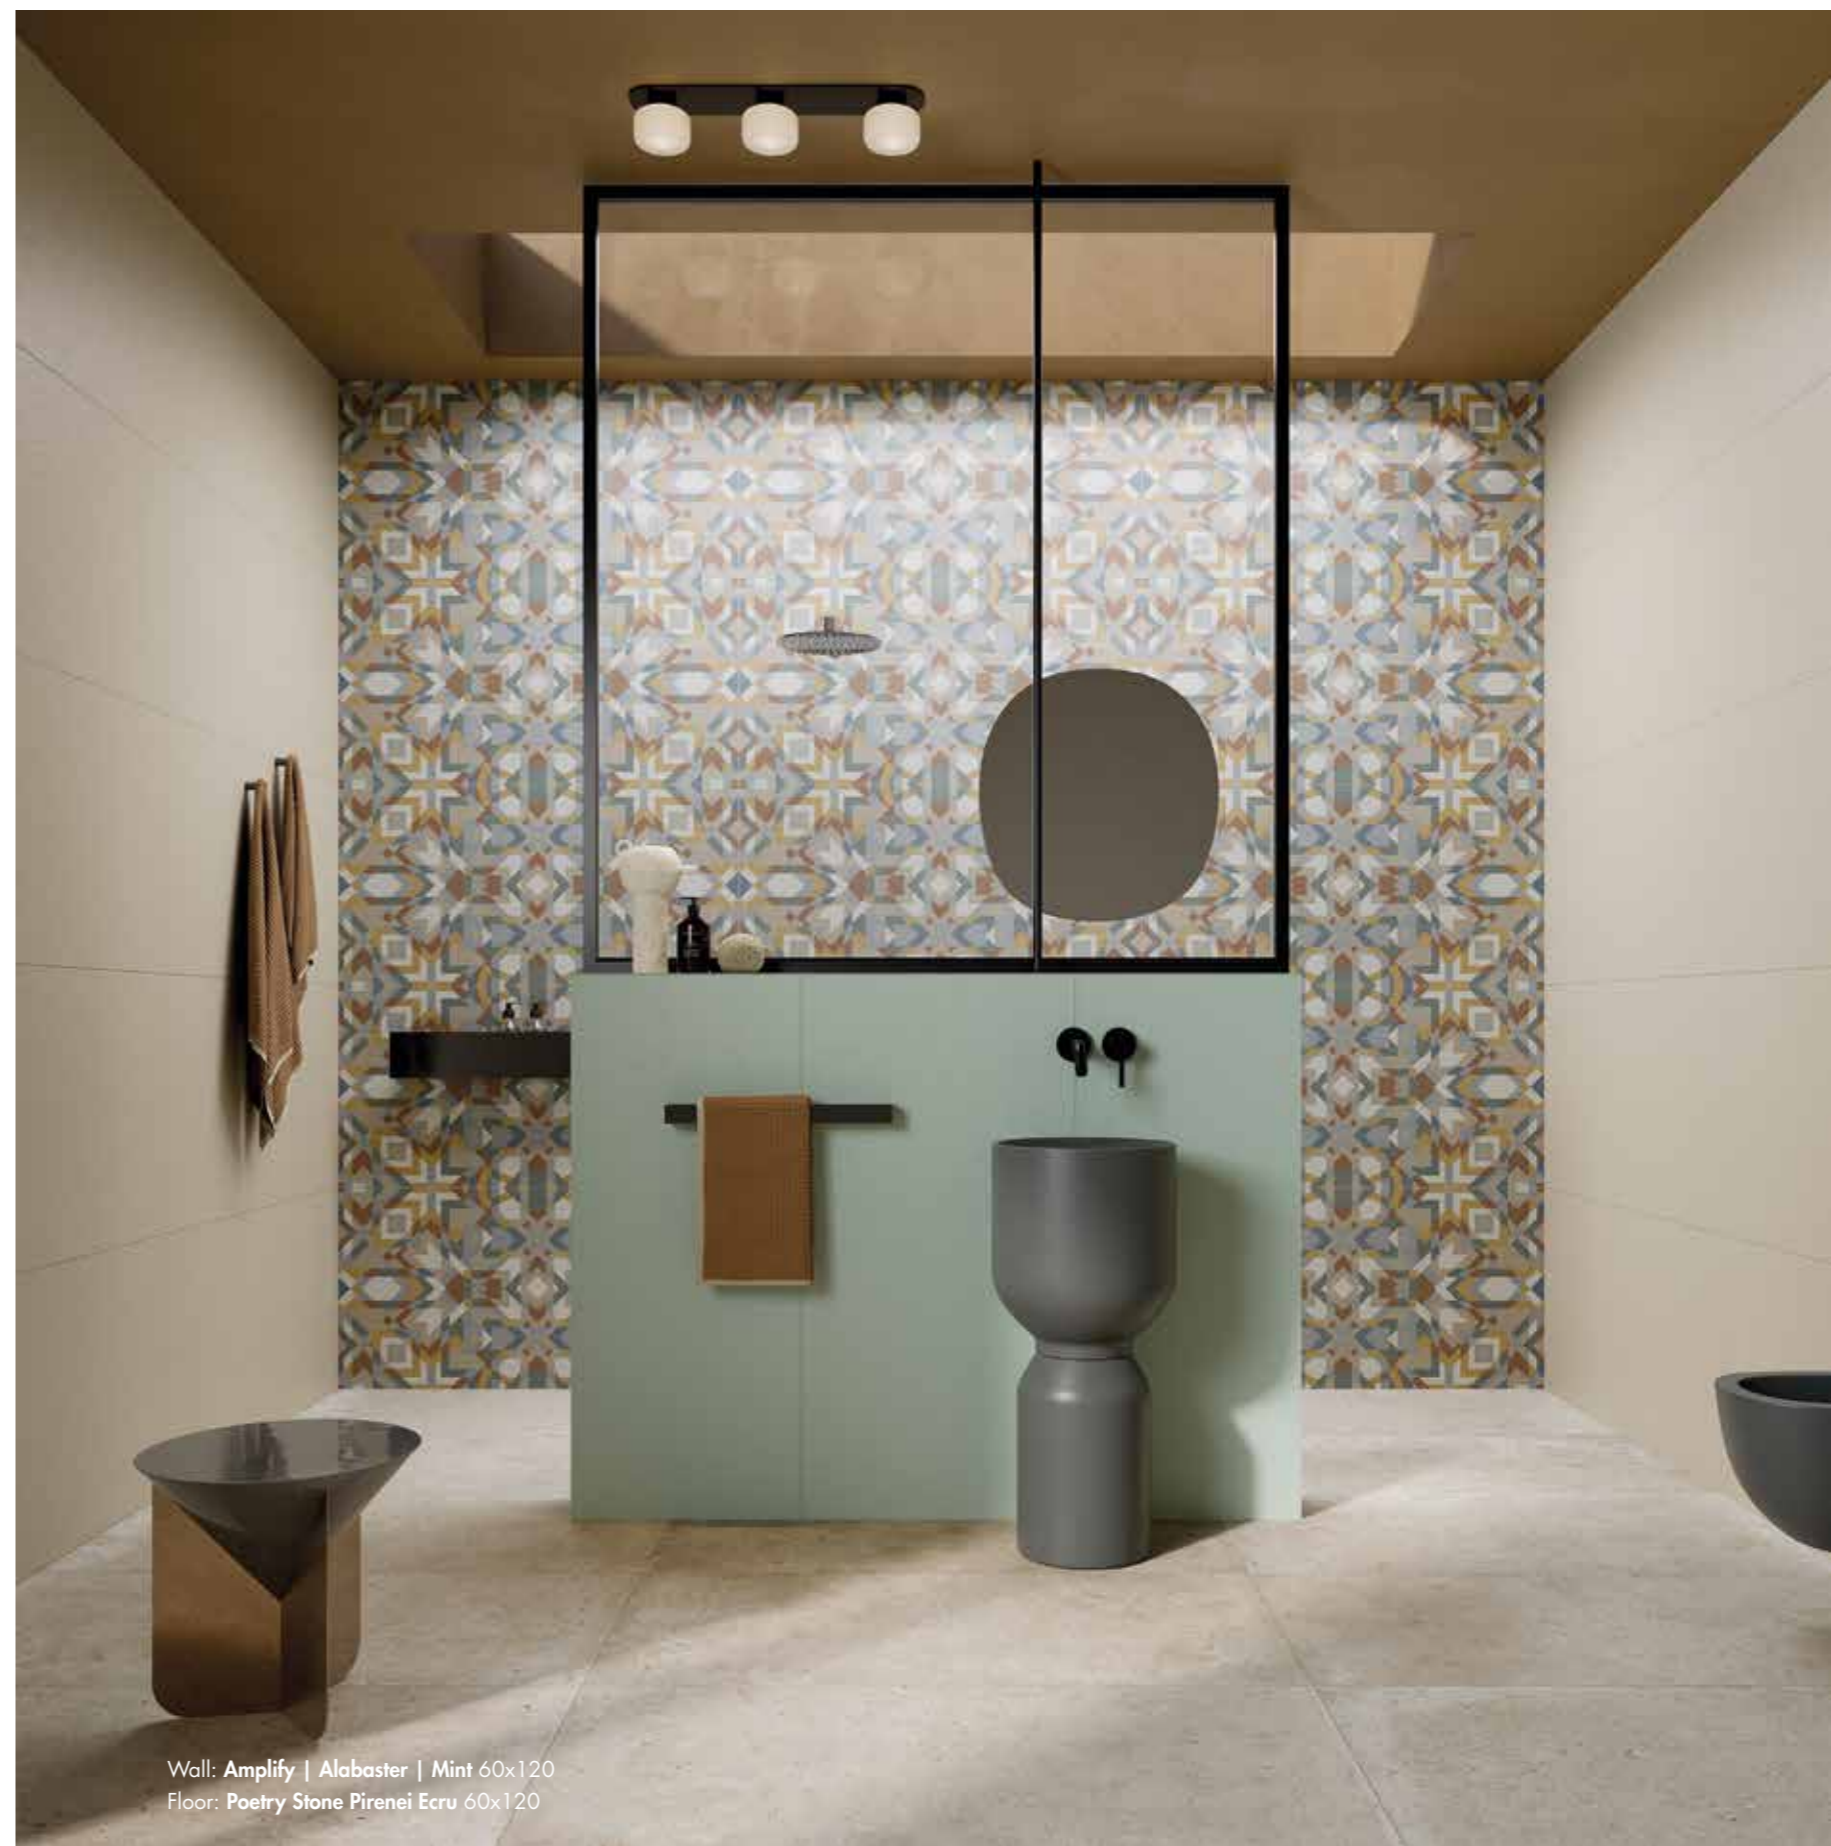

Wall: **Offset** 60x120
Floor: **Poetry Stone Pirenei Ecreu** 60x120

Wall: **Offset** | **Paprika** | **Ghost Clay** 60x120
Floor: **Ghost Clay** 60x120

Wall: **Amplify | Ginger** 60x120

Amplify

Wall: **Amplify | Phard** 60x120 | **LAB325 Base Ash** 120x280
Floor: **LAB325 Base Ash** 60x120
BATH DESIGN - Washbasin: **ABKSTONE White Nat** 12 mm