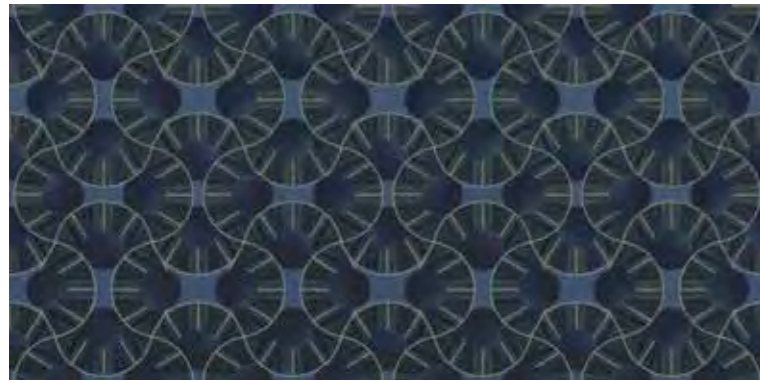

Abstract Connections

7 mm

GRES PORCELLANATO PORCELAIN TILES

CLASSIFICAZIONE SECONDO NORME UNI EN 14411 (ISO 13006) ALLEGATO G-Gruppo BIa GL
CLASSIFICATION IN ACCORDANCE WITH UNI EN 14411 (ISO 13006) ANNEX G-GROUP BIa GL

60x120
0011669 REFINED rett.