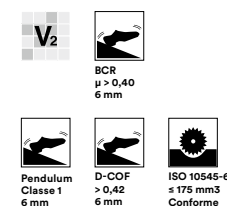

Metal Look Iron Light

– Gres Fine Porcellanato Colorato in Massa • Colorbody Fine Porcelain Stoneware • Grès Cérame Fin Coloré dans la Masse • Durchgefärbtes Feinsteinzeug • Gres Porcelánico Fino Coloreado en Masa • Гомогенный мелкозернистый Керамогранит

Metal
160x320 - 6mm

Rettificato Monocalibro • Rectified Monocaliber
• Calibre Unique • Rektifiziert Monokaliber •
Rectificado Monocalibre • Ректифицированный
Монокалиберный

Metal
162x324 - 12mm

Formati • Sizes • Formats
• Formate • Formatos • Форматы

See official listing (www.nsf.org)
to identify which models are
NSF Certified

162x324
M116 Grande Metal Look Iron Light

162x324 Stuoiato
M38C Grande Metal Look Iron Light Stuoiato

160x320
M11A Grande Metal Look Iron Light Rett.

160x320 Stuoiato
M388 Grande Metal Look Iron Light Stuoiato Rett.

G

Metal Look Iron Dark

– Gres Fine Porcellanato Colorato in Massa • Colorbody Fine Porcelain Stoneware • Grès Cérame Fin Coloré dans la Masse • Durchgefärbtes Feinsteinzeug • Gres Porcelánico Fino Coloreado en Masa • Гомогенный мелкозернистый Керамогранит

Metal
160x320 - 6mm

Rettificato Monocalibro • Rectified Monocaliber
• Calibre Unique • Rektifiziert Monokaliber •
Rectificado Monocalibre • Ректифицированный
Монокалиберный

Metal
162x324 - 12mm

Formati • Sizes • Formats
• Formate • Formatos • Форматы

See official listing (www.nsf.org)
to identify which models are
NSF Certified

162x324
M117 Grande Metal Look Iron Dark

162x324 Stuoiato
M38D Grande Metal Look Iron Dark Stuoiato

160x320
M11C Grande Metal Look Iron Dark Rett.

160x320 Stuoiato
M389 Grande Metal Look Iron Dark Stuoiato Rett.

G