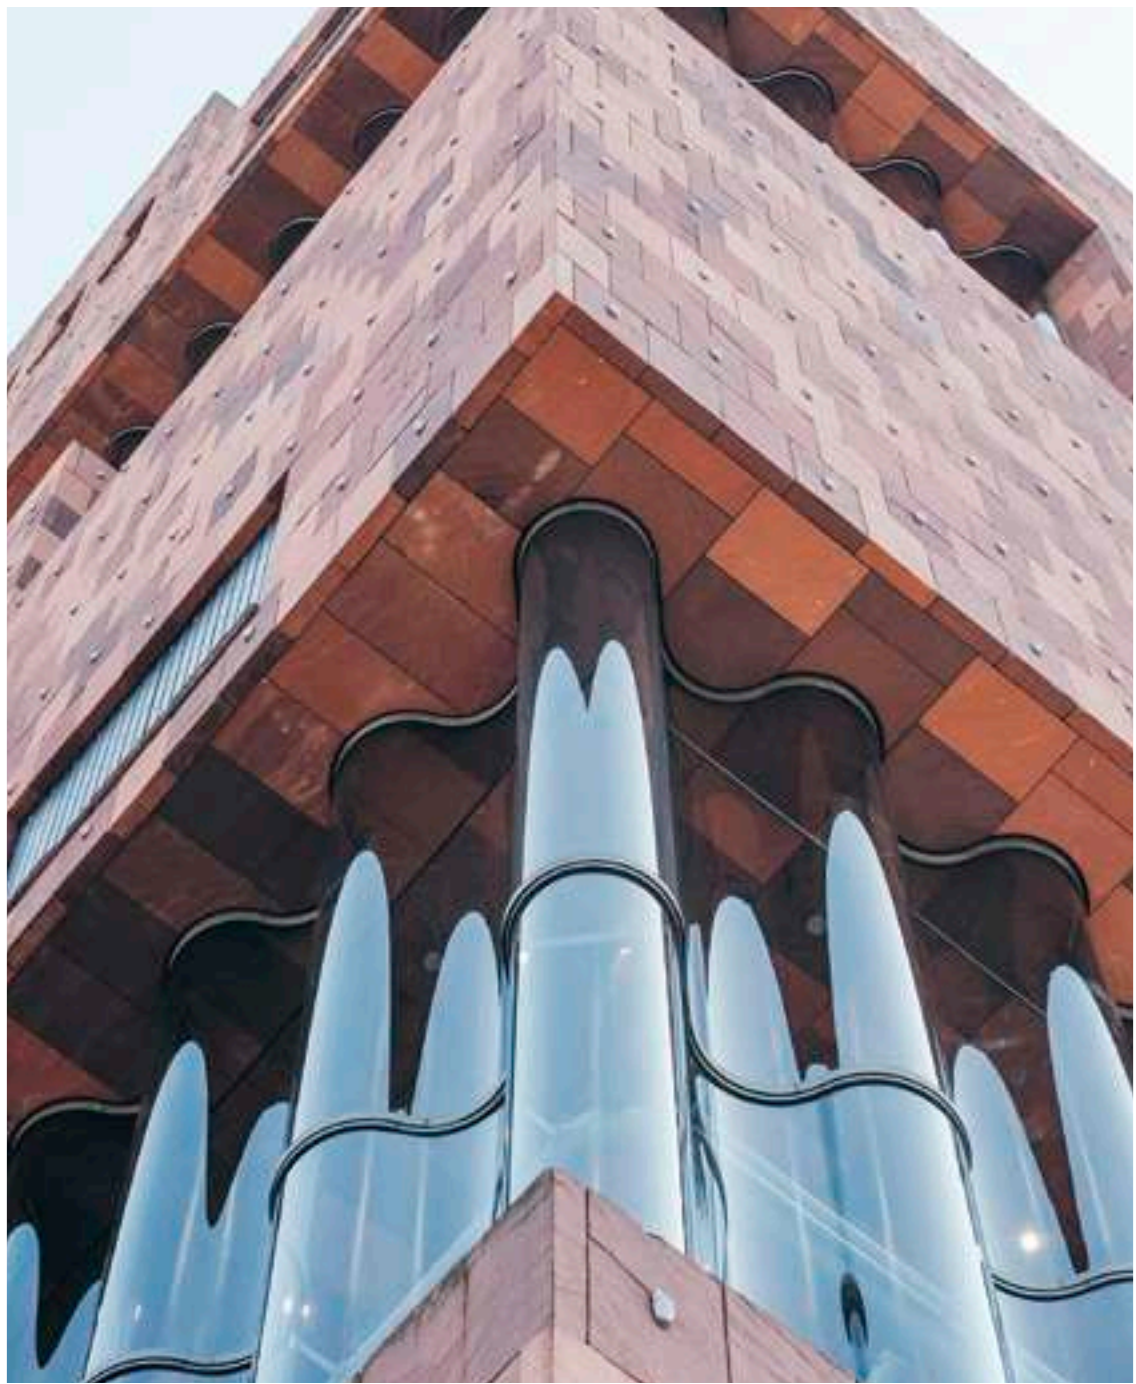

#interiordesign