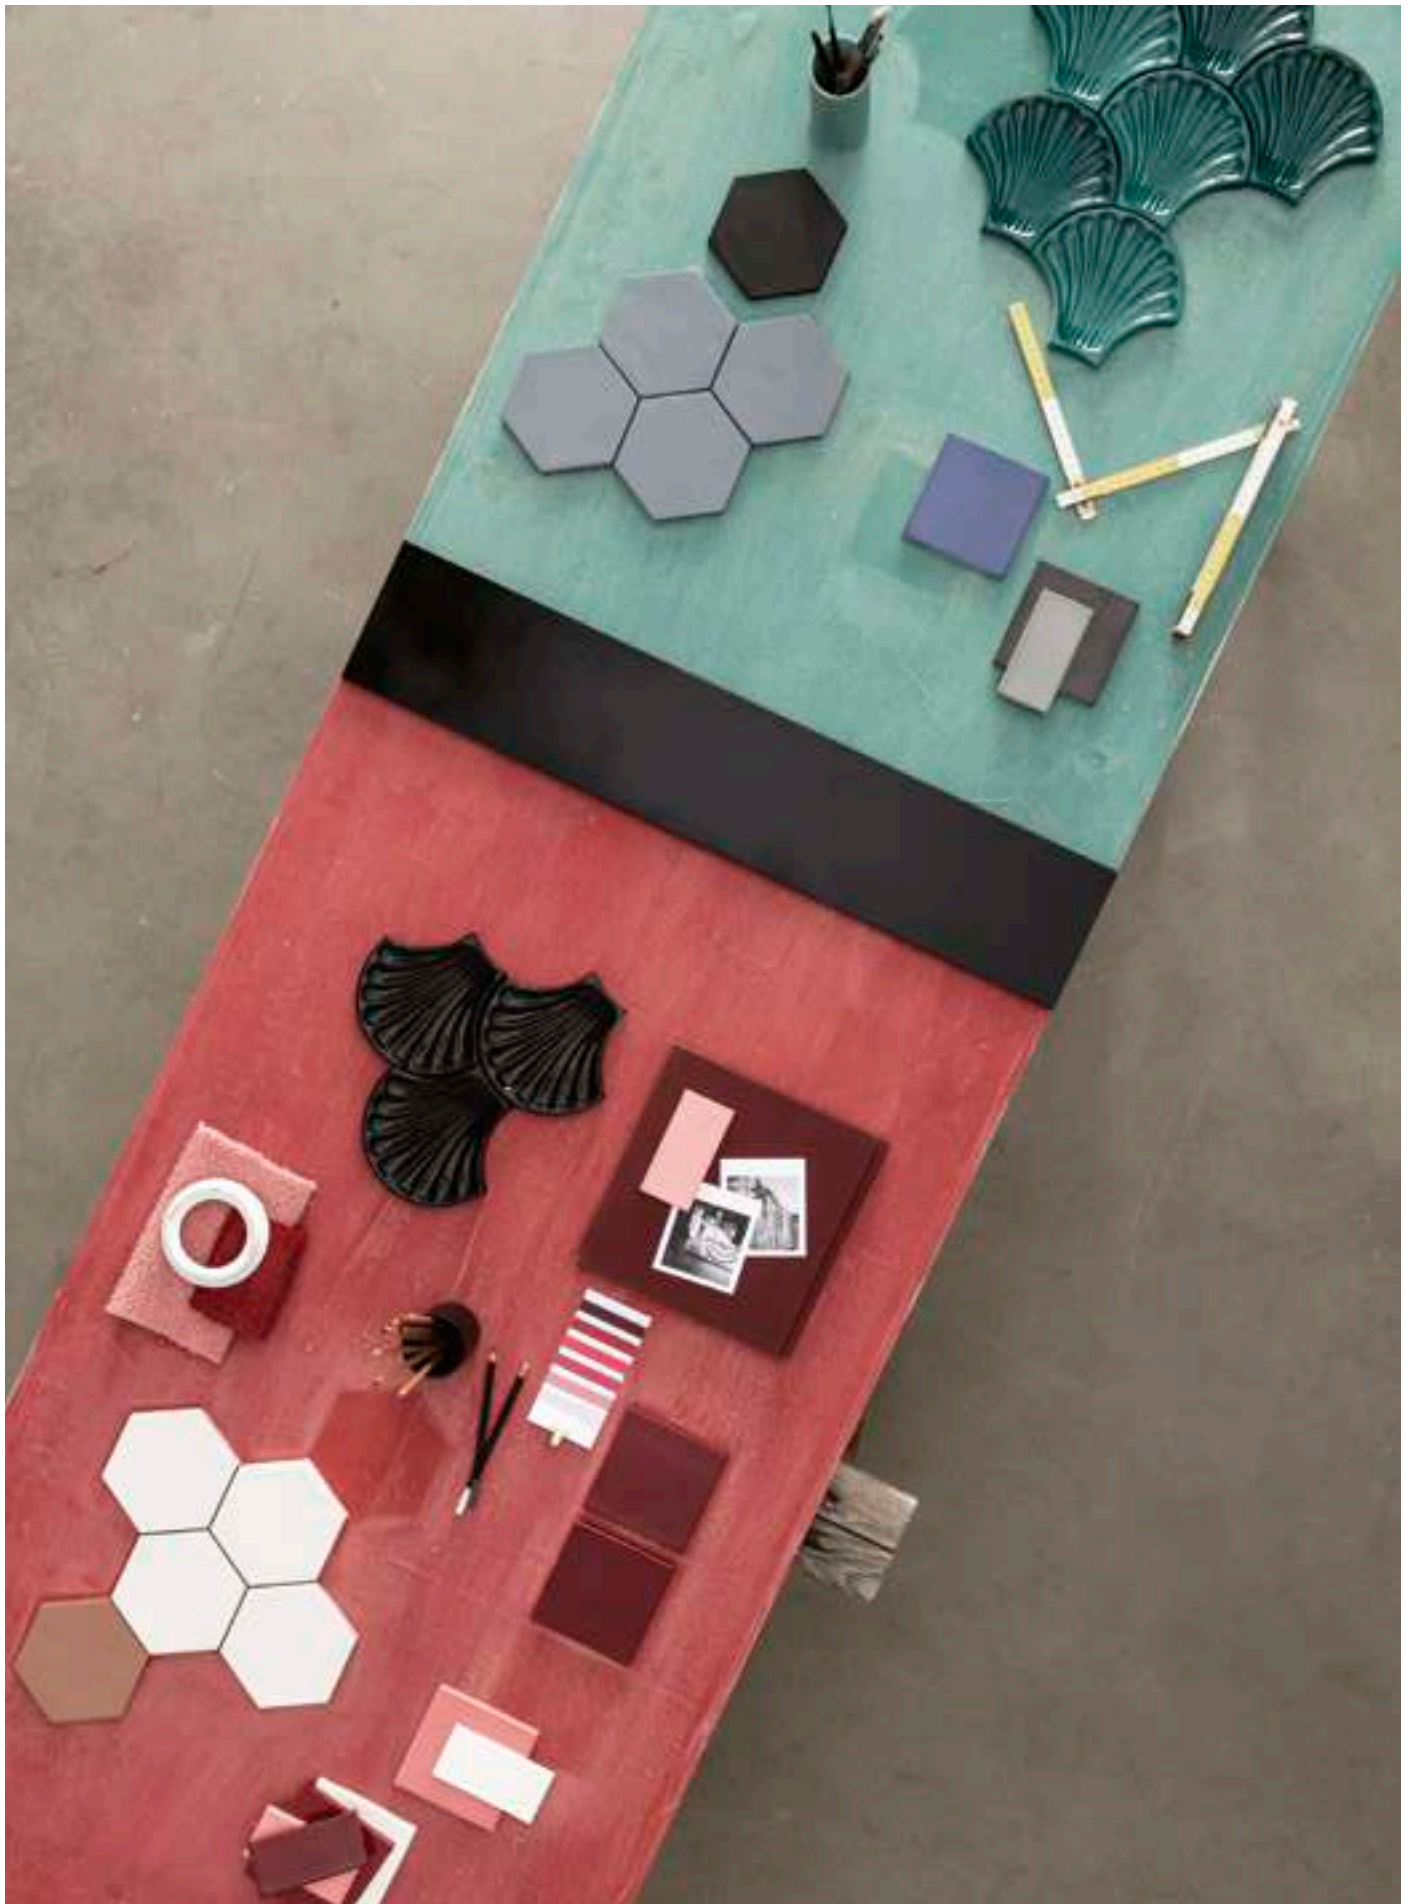

SARTORIA[®] est. 2018

SARTORIA[®] est.
2018
small tailored ceramic tiles

SARTORIA^{est.} 20 18

2018: Sartoria is created, combining the knowledge with the understanding of modern ceramic history. A tailored project for all those who love interior design, small sizes, colour and decoration. From these four elements a new chapter within Terratinta Group is born, aiming to create a new style that can be exported all over the world. Just like the detailed and ingenious creations of a tailor, Sartoria designs and fulfils distinguished ideas, giving new life to the craftsmanship of the small ceramic size. From white-body walls to porcelain stoneware tiles, different options designed for small and wide spaces: a unique, contrasting design, a choice between styles, a choice of style.