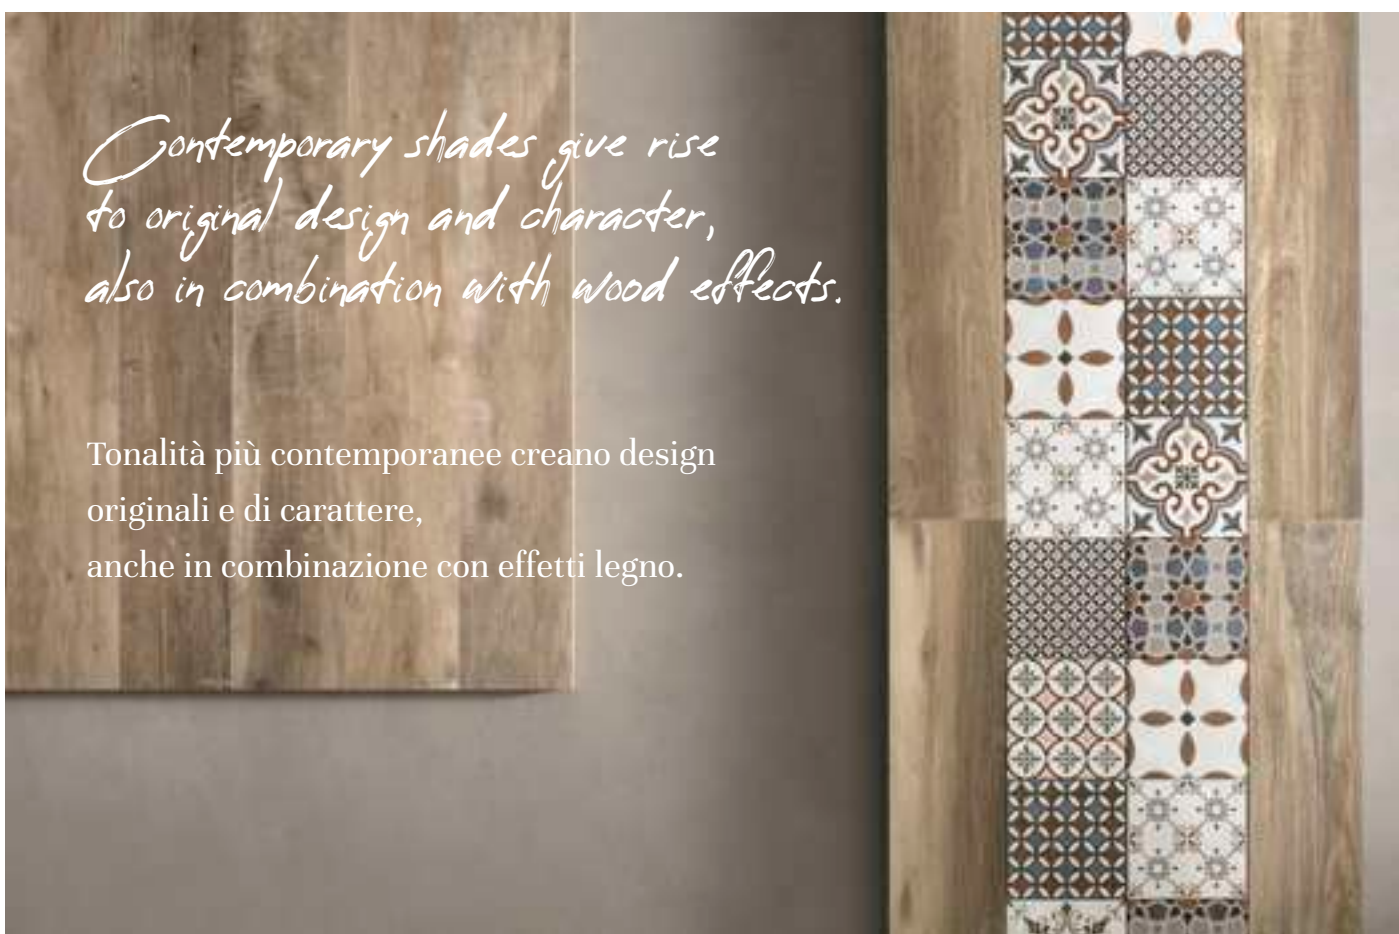

*Contemporary shades give rise
to original design and character,
also in combination with wood effects.*

Tonalità più contemporanee creano design
originali e di carattere,
anche in combinazione con effetti legno.