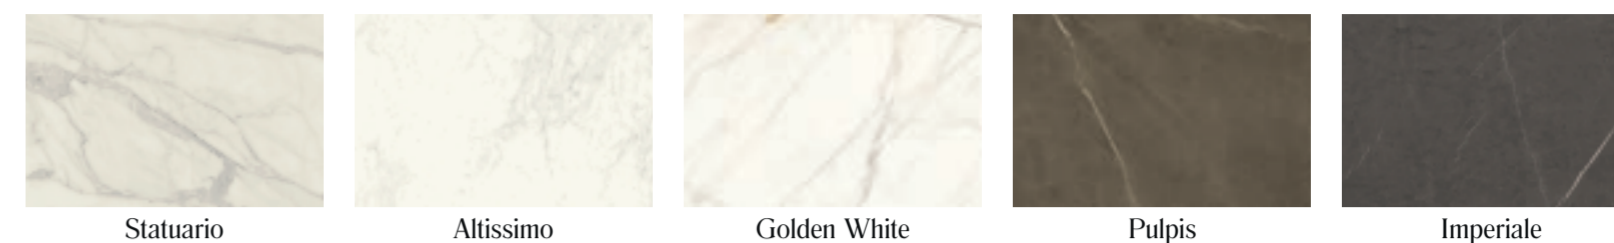

ALLMARBLE WALL

Colori · Colours