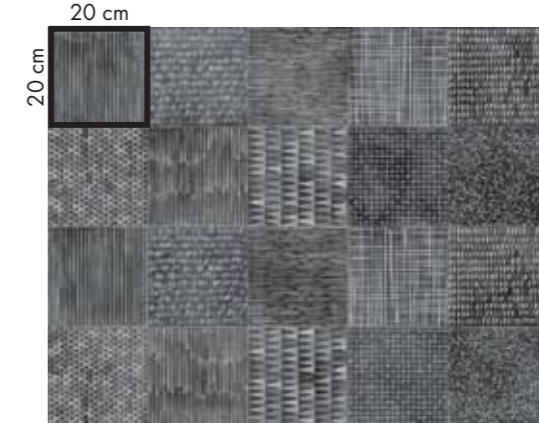

20x20
PLAY ETNO MIX DARK
0003486 nat. ⊞ 26

GRES PORCELLANATO
PORCELAIN TILES