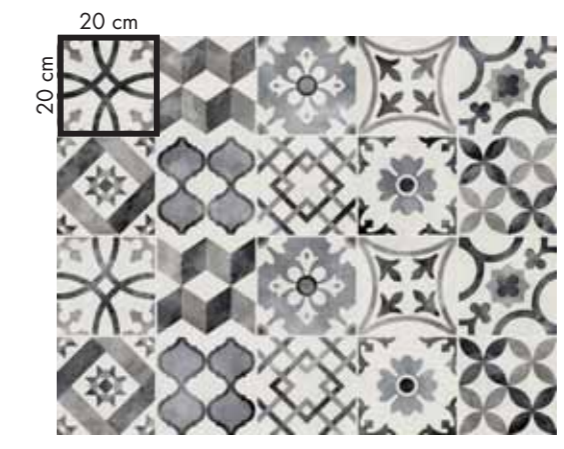

20x20
PLAY CLASSIC MIX GREY
0003475 nat. 26

GRES PORCELLANATO
PORCELAIN TILES