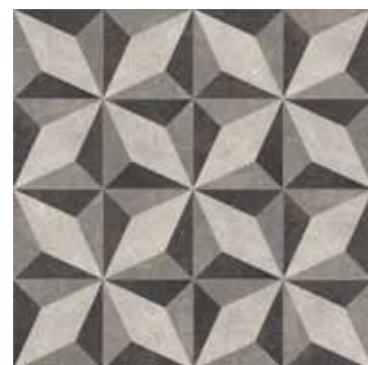

SCHEMI DI POSA | LAYING PATTERNS

PLAY CONCRETE DESIGN A

01.1