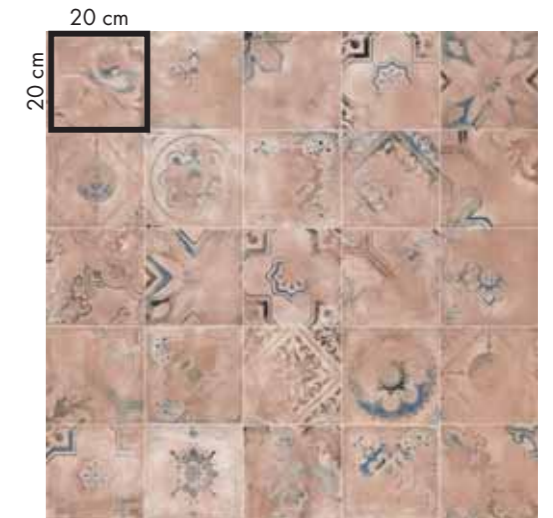

20x20
PLAY RE-USED MIX CLAY
0003481 nat. 26

GRES PORCELLANATO
PORCELAIN TILES