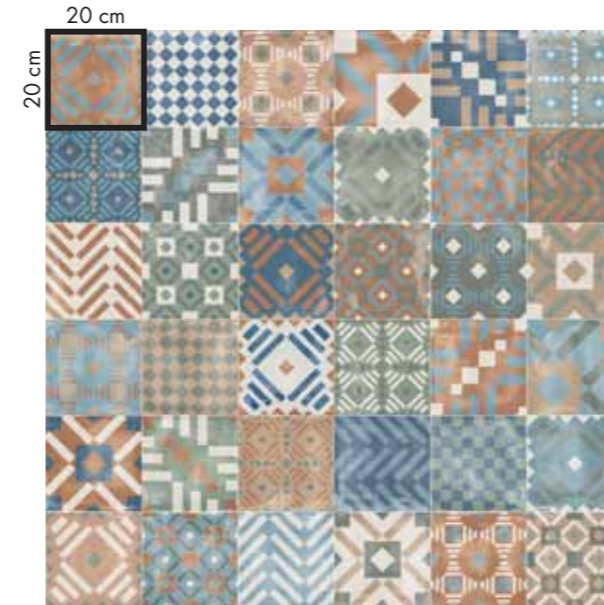

PLAY LABYRINTH

20x20 / 8"x8"

▼
8,5 mm
▲

20x20
PLAY LABYRINTH MIX MULTICOLOR
0003352 nat. 26