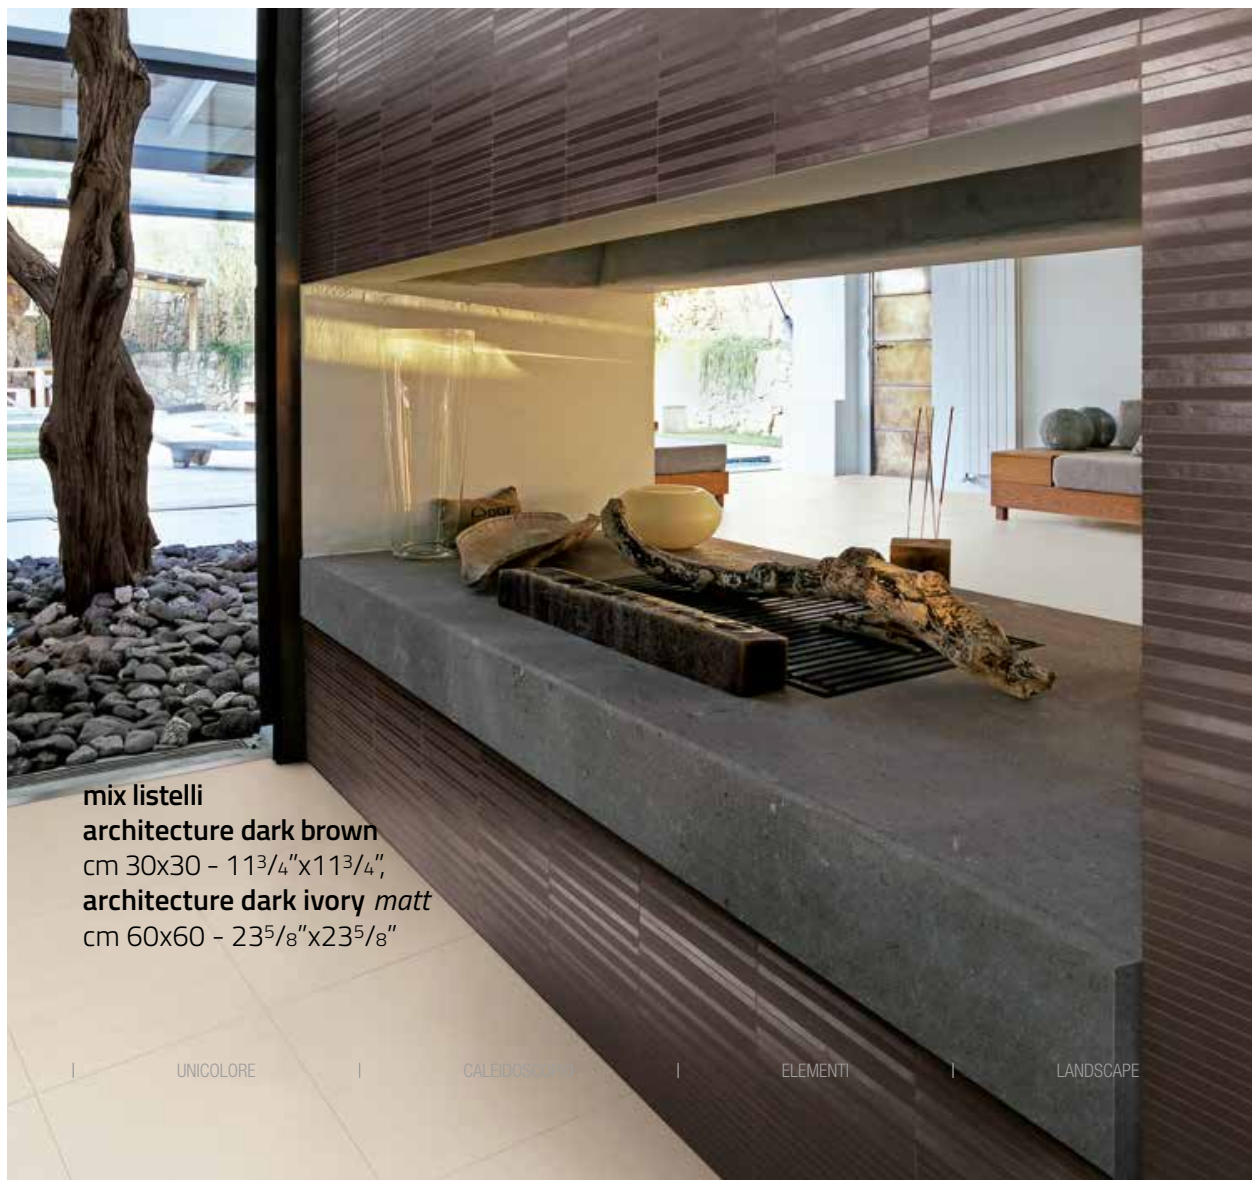

**mix listelli
architecture dark brown**
cm 30x30 - 11³/₄"x11³/₄",
architecture dark ivory matt
cm 60x60 - 23⁵/₈"x23⁵/₈"