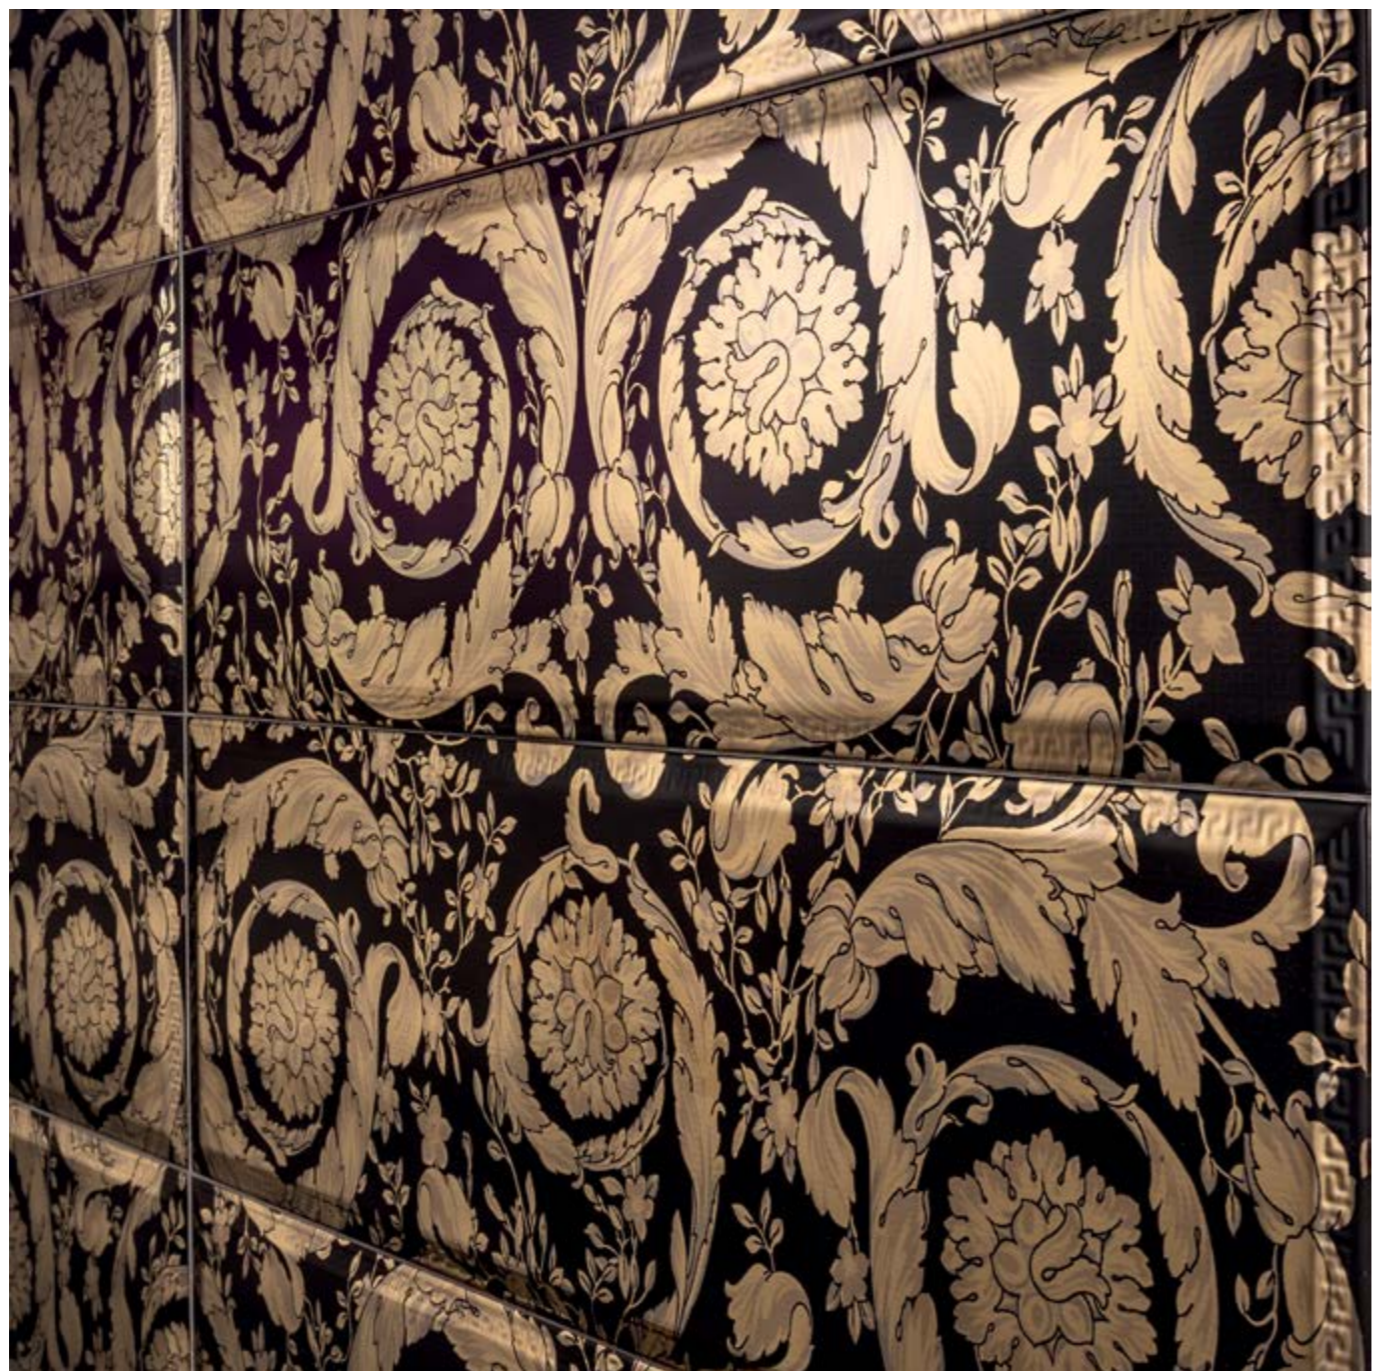

WALL
Solid Gold Barocco Oro 20x60