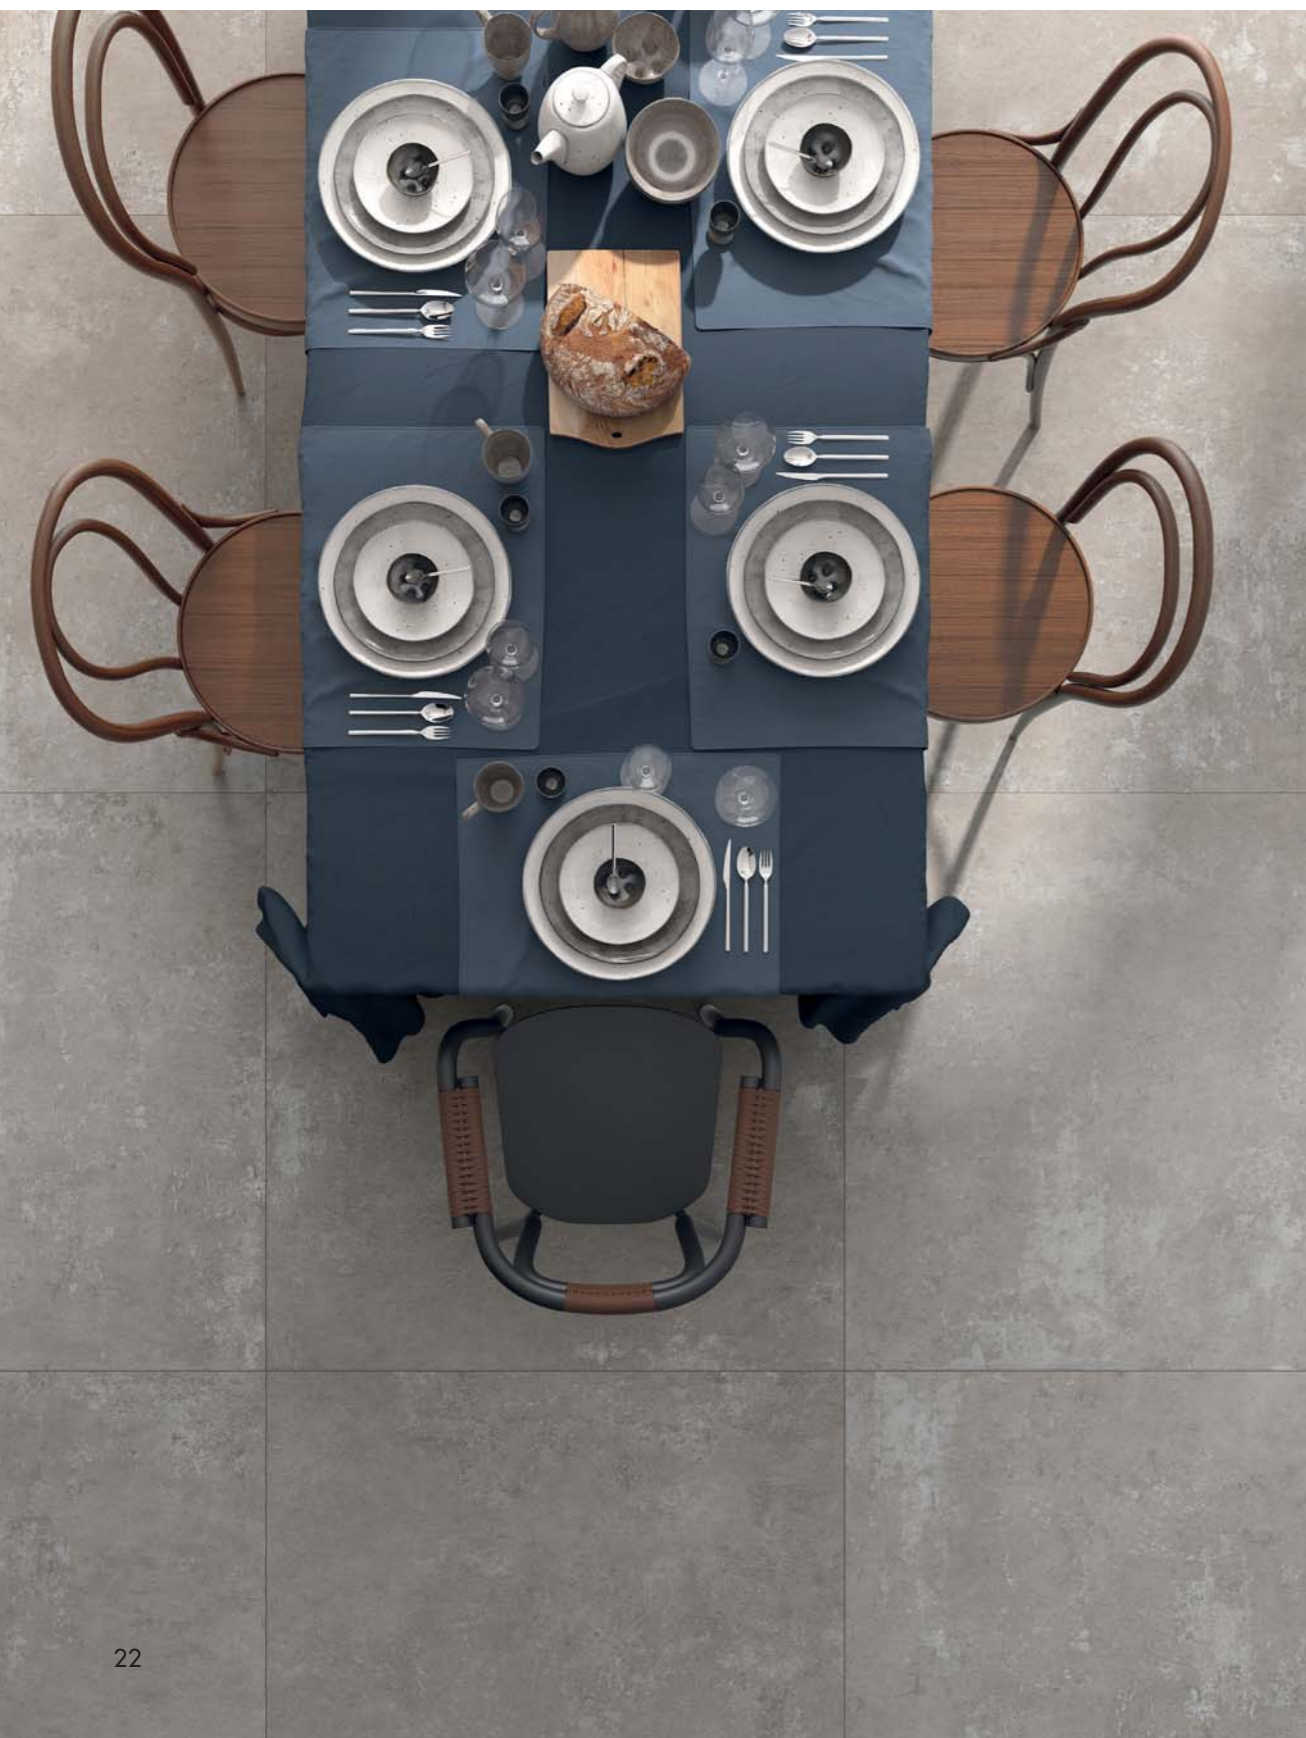

outdoor floor
OUT. 20 GHOST
ROPE 90x90 20 mm

wall
GHOST
BOISERIE ROPE 120x280

floor
GHOST
ROPE 120x120