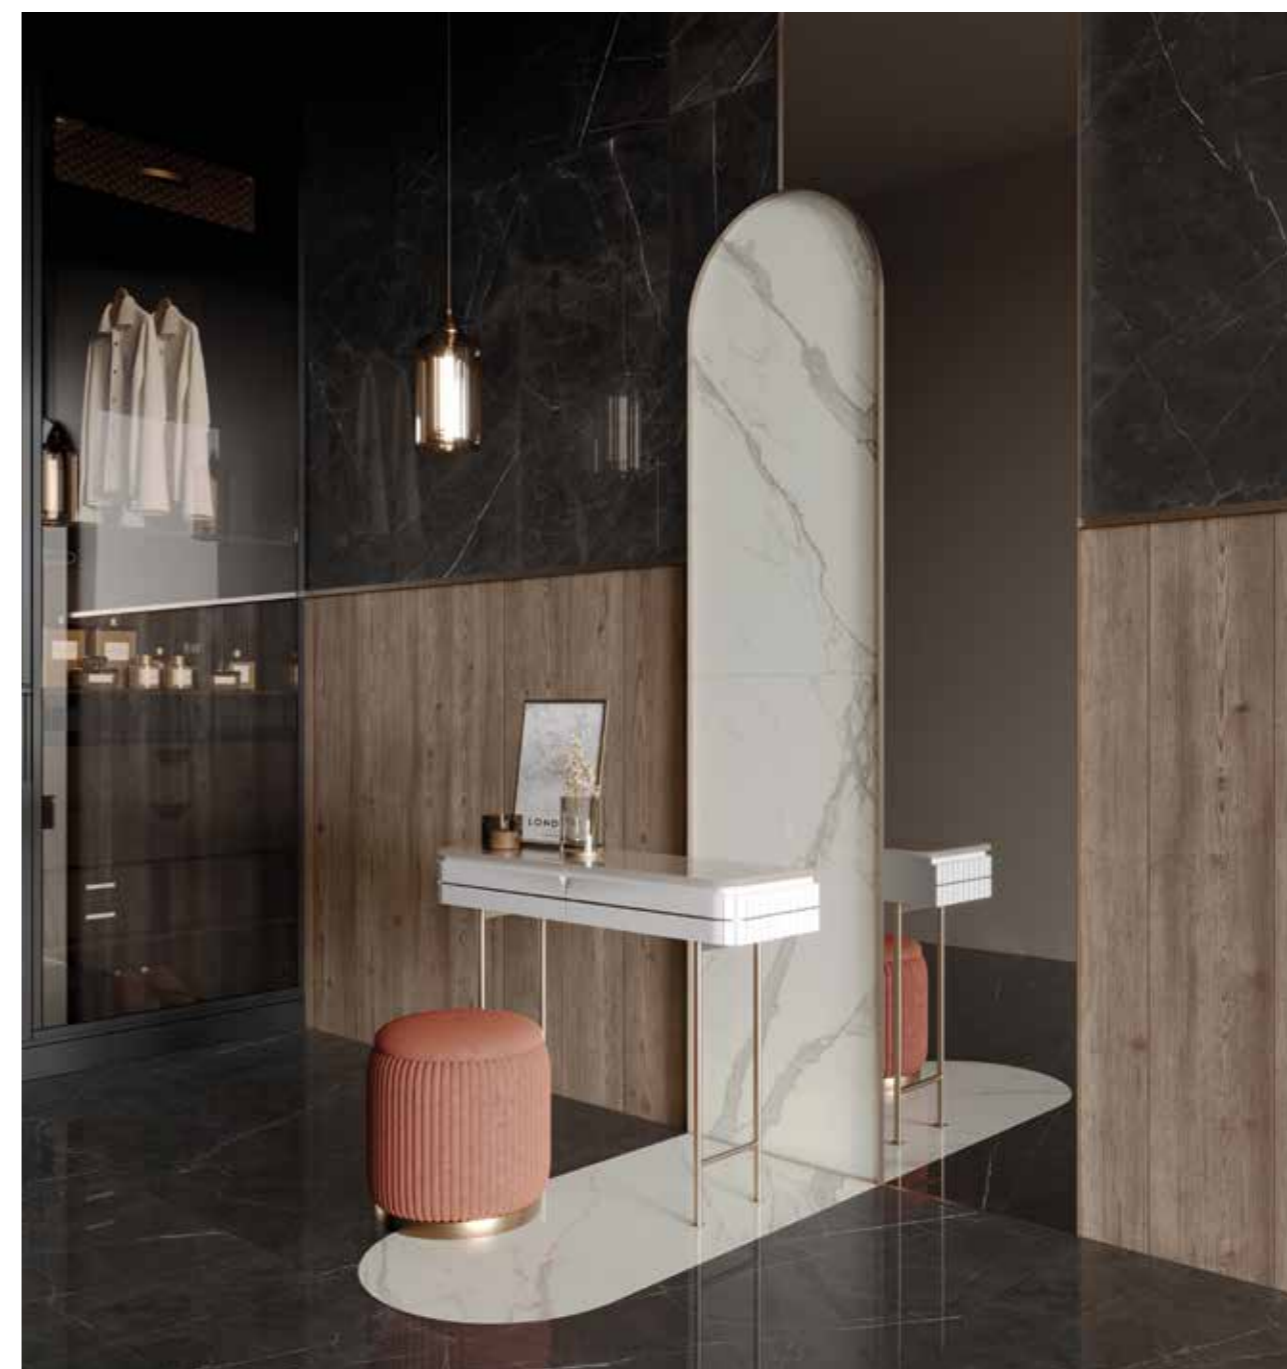

BEAUTY AREAS.

wall: pietra graphite 60x120 . statuario 60x120 . cottage brown 25x150
floor: pietra graphite 60x120 . statuario 60x120